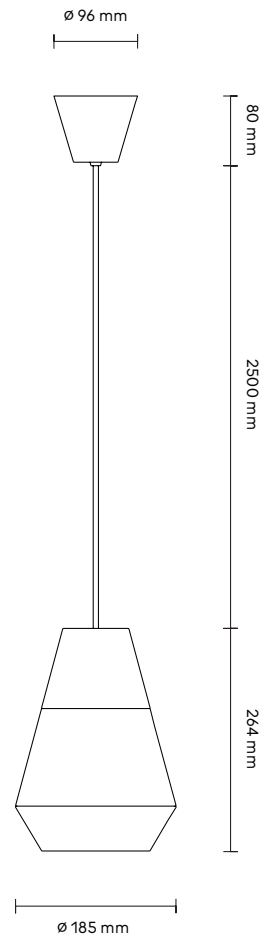

Ili Ili Modular Pendant Lamp

La Lava

Product Fact Sheet

Code:
ABD

Elements / Cable / Ceiling Cup Colour:
by ILI ILI Colour Palette

Characteristics:

- Powder coated in different matte shades
- Plastic ceiling cup included
- Indoor use

Material:
Aluminium, Plastic

Cable:
Length 2500 mm
(custom cable lengths available on request)

Bulb:
Not Included

Light Source:
E27, Max 75W

Ratings:
220–230 V; 50 Hz; IP 20; class II

Product weight:
0.3 kg

Packaging (assembled/modular):

Width	240/255 mm
Depth	240/265 mm
Height	400/185 mm
Weight	2/1.2 kg

Certificates:
CE | 874/2012 | ENEC

Ili Ili Modular Lamp

Colour Palette & Coding

Element Colour RAL

Cable, Ceiling Cup and Wall Base Colour

* ILI ILI Wall Lamp cable colour - black and white only

One Colour Coding

ABD-1032-Y

CABLE-Y

A-1032

B-1032

D-1032

Multi Colour Coding