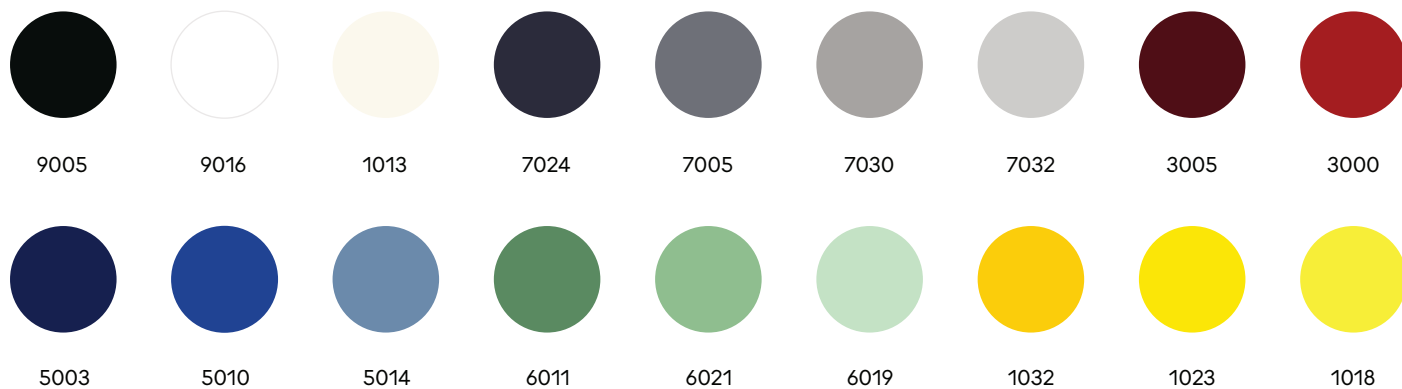

Packaging (assembled/modular):

Width	240/255 mm
Depth	240/265 mm
Height	400/185 mm
Weight	2/1.2 kg

Certificates:
CE | 874/2012 | ENEC

Ili Ili Modular Lamp

Colour Palette & Coding

Element Colour RAL

Cable, Ceiling Cup and Wall Base Colour

* ILI ILI Wall Lamp cable colour - black and white only

One Colour Coding

ABD-1032-Y

CABLE-Y

A-1032

B-1032

D-1032

Multi Colour Coding