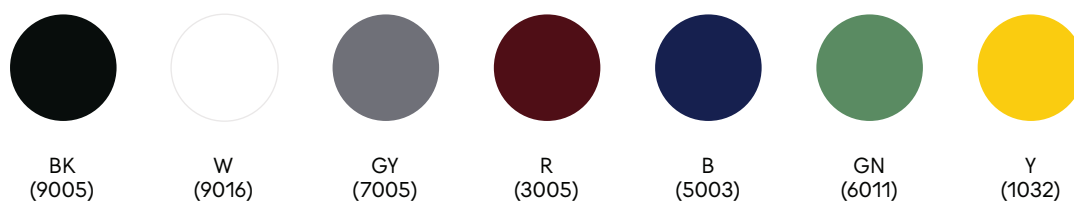

Packaging (assembled/modular):

Width	240/255 mm
Depth	240/265 mm
Height	400/185 mm
Weight	2/1.2 kg

Certificates:
CE | 874/2012 | ENEC

Ili Ili Modular Lamp

Colour Palette & Coding

Element Colour RAL

Cable, Ceiling Cup and Wall Base Colour

* ILI ILI Wall Lamp cable colour - black and white only

One Colour Coding

ABD-1032-Y

CABLE-Y

A-1032

B-1032

D-1032

Multi Colour Coding