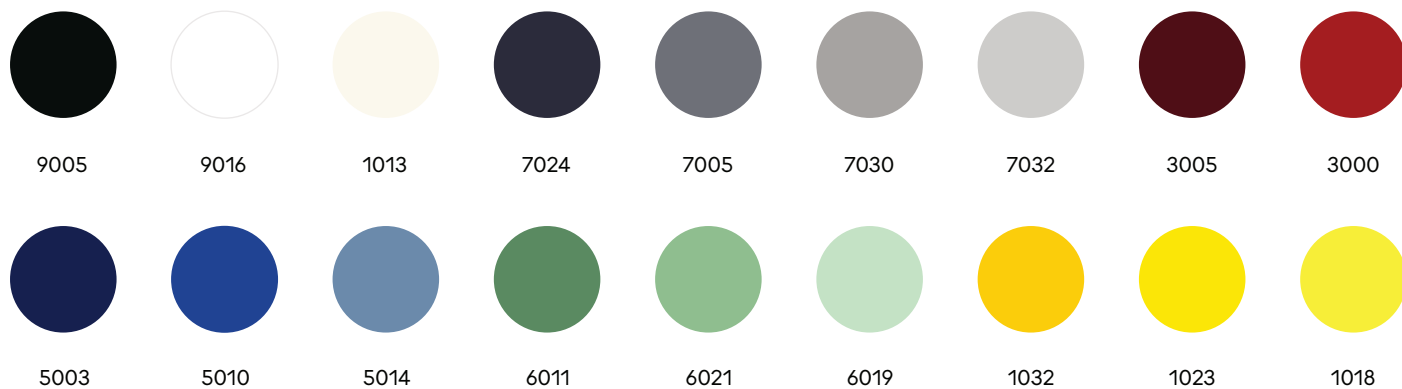

Packaging (assembled/modular):

Width	240/255 mm
Depth	240/265 mm
Height	400/185 mm
Weight	1.8/1.1 kg

Certificates:

CE | 874/2012 | 

Ili Ili Modular Lamp

Colour Palette & Coding

Element Colour RAL

Cable, Ceiling Cup and Wall Base Colour

* Ili Ili Wall Lamp cable colour - black and white only

One Colour Coding

CABLE-Y

A-1032

B-1032

D-1032

ABD-1032-Y

Multi Colour Coding