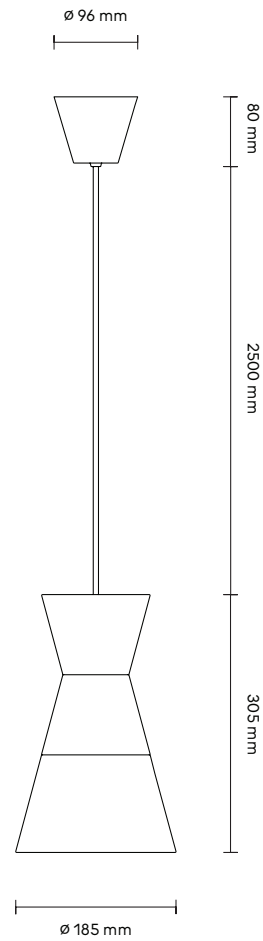

Ili Ili Modular Pendant Lamp

Gone Fishing

Product Fact Sheet

Code:
AAB

Elements / Cable / Ceiling Cup Colour:
by ILI ILI Colour Palette

Characteristics:

- Powder coated in different matte shades
- Plastic ceiling cup included
- Indoor use

Material:
Aluminium, Plastic

Cable:
Length 2500 mm (custom cable lengths available on request)

Bulb:
Not Included

Light Source:
E27, Max 75W

Ratings:
220–230 V; 50 Hz; IP 20; class II

Product weight:
0.3 kg

Packaging (assembled/modular):

Width	240/255 mm
Depth	240/265 mm
Height	400/185 mm
Weight	1.8/1.1 kg

Certificates:

CE | 874/2012 | 

Ili Ili Modular Lamp

Colour Palette & Coding

Element Colour RAL

Cable, Ceiling Cup and Wall Base Colour

* Ili Ili Wall Lamp cable colour - black and white only

One Colour Coding

CABLE-Y

A-1032

B-1032

D-1032

ABD-1032-Y

Multi Colour Coding