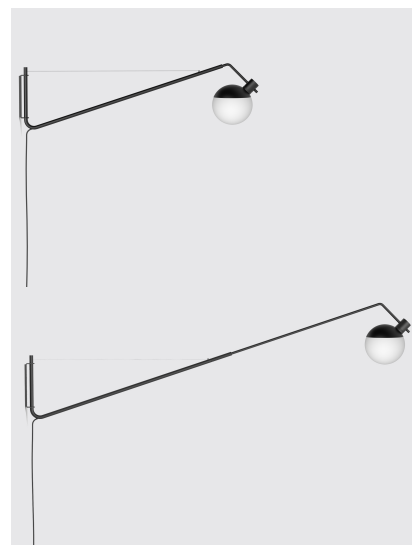

Baluna Wall Lamp Long

Product Fact Sheet

Code / Colour:

BA-W-L / Black / RAL 9005 / ●
 BA-W-Lnd / Black / RAL 9005 / ●

Characteristics:

- Built-in on/off switch
- With or without integrated dimmer
- Triple coated opal glass diffuser
- Rotating lampshade and arm
- Adjustable length
- Indoor use

Material:

Steel, Glass

Cord:

Length 2500–3300mm

Installation:

Plug-in

Light Source:

E14, Max 8W; max Ø36 mm

Width	270 mm
Depth	385 mm
Height	1175 mm
Weight	5 kg

ON / OFF / dimm switch