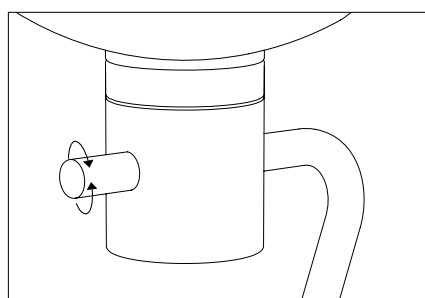

Baluna Wall Lamp Long

Product Fact Sheet

Code / Colour:

BA-W-L / Black / RAL 9005 / ●
 BA-W-Lnd / Black / RAL 9005 / ●

Characteristics:

- Built-in on/off switch
- With or without integrated dimmer
- Triple coated opal glass diffuser
- Rotating lampshade and arm
- Adjustable length
- Indoor use

Material:

Steel, Glass

Cord:

Length 2500–3300mm

Installation:

Plug-in

Light Source:

E14, Max 8W; max Ø36 mm

Width	270 mm
Depth	385 mm
Height	1175 mm
Weight	5 kg

ON / OFF / dimm switch