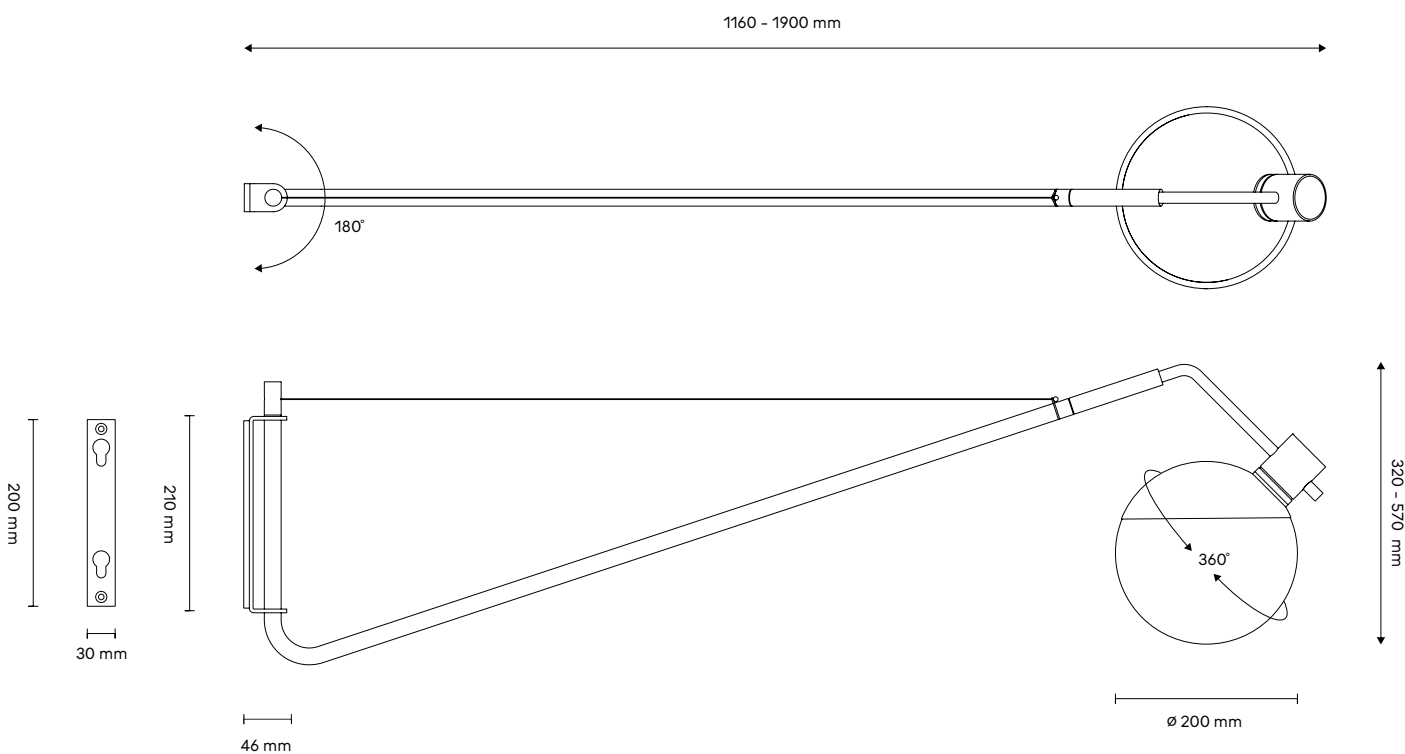

Baluna Wall Lamp Long

Product Fact Sheet

Code / Colour:

BA-W-L / Black / RAL 9005 / ●
 BA-W-Lnd / Black / RAL 9005 / ●

Characteristics:

- Built-in on/off switch
- With or without integrated dimmer
- Triple coated opal glass diffuser
- Rotating lampshade and arm
- Adjustable length
- Indoor use

Material:

Steel, Glass

Cord:

Length 2500–3300mm

Installation:

Plug-in

Light Source:

E14, Max 8W; max Ø36 mm

Bulb:

Included only with integrated dimmer option - dimmable LED

The product contains a light source of energy efficiency class E

Ratings:

220–230 V; 50 Hz; IP 20; class I

Certificates:

CE | 874/2012 |

Packaging:

Width	270 mm
Depth	385 mm
Height	1175 mm
Weight	5 kg

ON / OFF / dimm switch