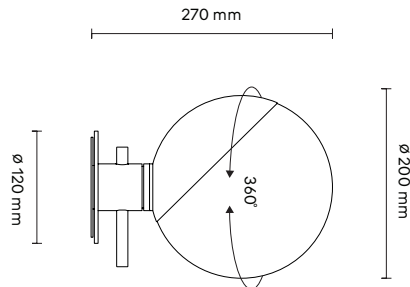

Material:

Steel, Glass

Cord:

Length 2500 mm

Installation:

Plug-in

Bulb:

Included only with cord dimmer option - dimmable LED. The product contains a light source of energy efficiency class E

Light Source:

E14, Max 8W; max Ø36 mm

Ratings:

220–230 V; 50 Hz; IP 20; class I

Product weight:

2.1 kg

Packaging:

Dimensions 270 x 270 x 320 mm (W x D x H)

Weight 2.9 kg

Certificates:

CE | 874/2012 |

Ø 107 mm

ON / OFF switch

Baluna Ceiling Wall Lamp

Product Fact Sheet

Code / Colour:
BA-CW / Black / RAL 9005 / ●

Ratings:
220–230 V; 50 Hz; IP 20; class I

Product weight:
2.1 kg

Packaging:
Dimensions 270 x 270 x 320 mm (W x D x H)
Weight 2.5 kg

Certificates:
CE | 874/2012 |