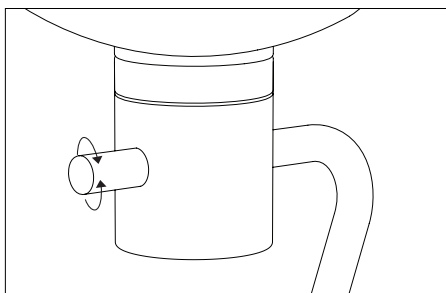

Material:

Steel, Glass

Cord:

Length 2500 mm

Installation:

Plug-in

Bulb:

Included only with cord dimmer option - dimmable LED. The product contains a light source of energy efficiency class E

Light Source:

E14, Max 8W; max Ø36 mm

Ratings:

220–230 V; 50 Hz; IP 20; class I

Product weight:

2.1 kg

Packaging:

Dimensions 270 x 270 x 320 mm (W x D x H)

Weight 2.9 kg

Certificates:

CE | 874/2012 |

Ø 107 mm

ON / OFF switch

Baluna Ceiling Wall Lamp

Product Fact Sheet

Code / Colour:
BA-CW / Black / RAL 9005 / ●

Characteristics:
- Triple coated opal glass diffuser
- Rotating lampshade
- Indoor use

Material:
Steel, Glass

Installation:
Hardwiring

Bulb:
Upon request - dimmable LED

Light Source:
E14, Max 8W; max Ø36 mm