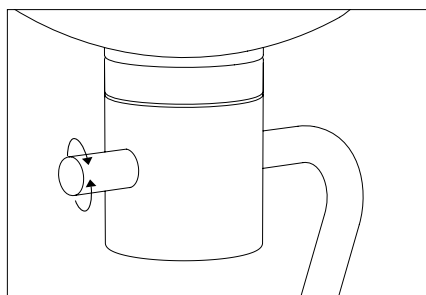

### Packaging:

Width	270 mm
Depth	270 mm
Height	1415 mm
Weight	5.2 kg

ON / OFF / dimm switch