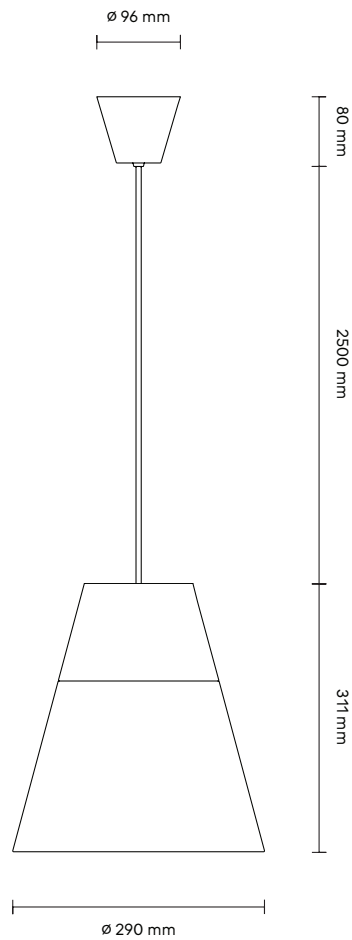

### Product Fact Sheet

Code:  
BC

Elements / Cable / Ceiling Cup Colour:  
by ILI ILI Colour Palette

**Characteristics:**

- Powder coated in different matte shades
- Plastic ceiling cup included
- Indoor use

**Material:**  
Aluminium, Plastic

**Cable:**  
Length 2500 mm  
(custom cable lengths available on request)

**Bulb:**  
Not Included

**Light Source:**  
E27, Max 75W

**Ratings:**  
220–230 V; 50 Hz; IP 20; class II

**Product weight:**  
0.7 kg

**Packaging (assembled/modular):**

Width	375/365 mm
Depth	375/370 mm
Height	400/230 mm
Weight	3.3 kg/2.5 kg

**Certificates:**

CE | 874/2012 | 