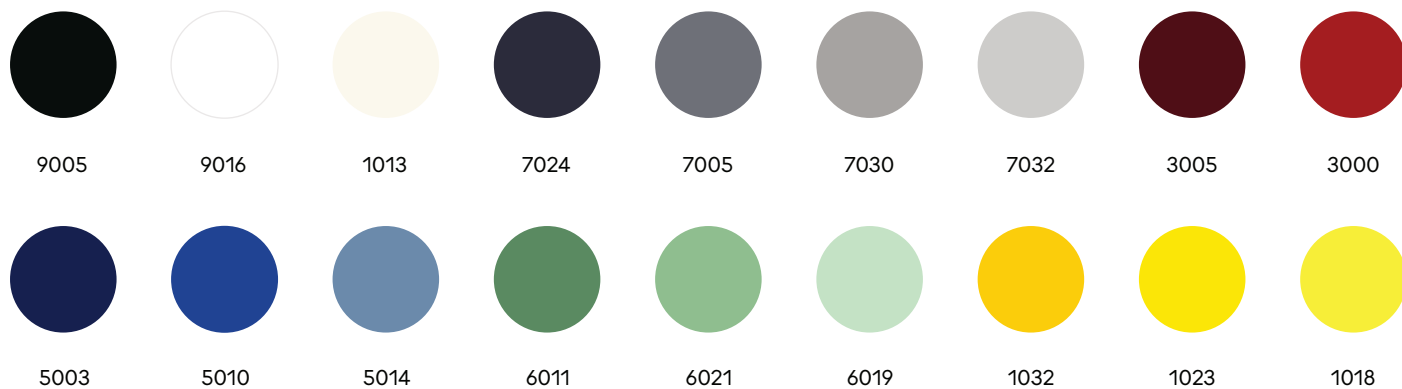

### Product Fact Sheet

Code:  
BC

Elements / Cable / Ceiling Cup Colour:  
by ILI ILI Colour Palette

**Characteristics:**

- Powder coated in different matte shades
- Plastic ceiling cup included
- Indoor use

## Colour Palette & Coding

### Element Colour RAL