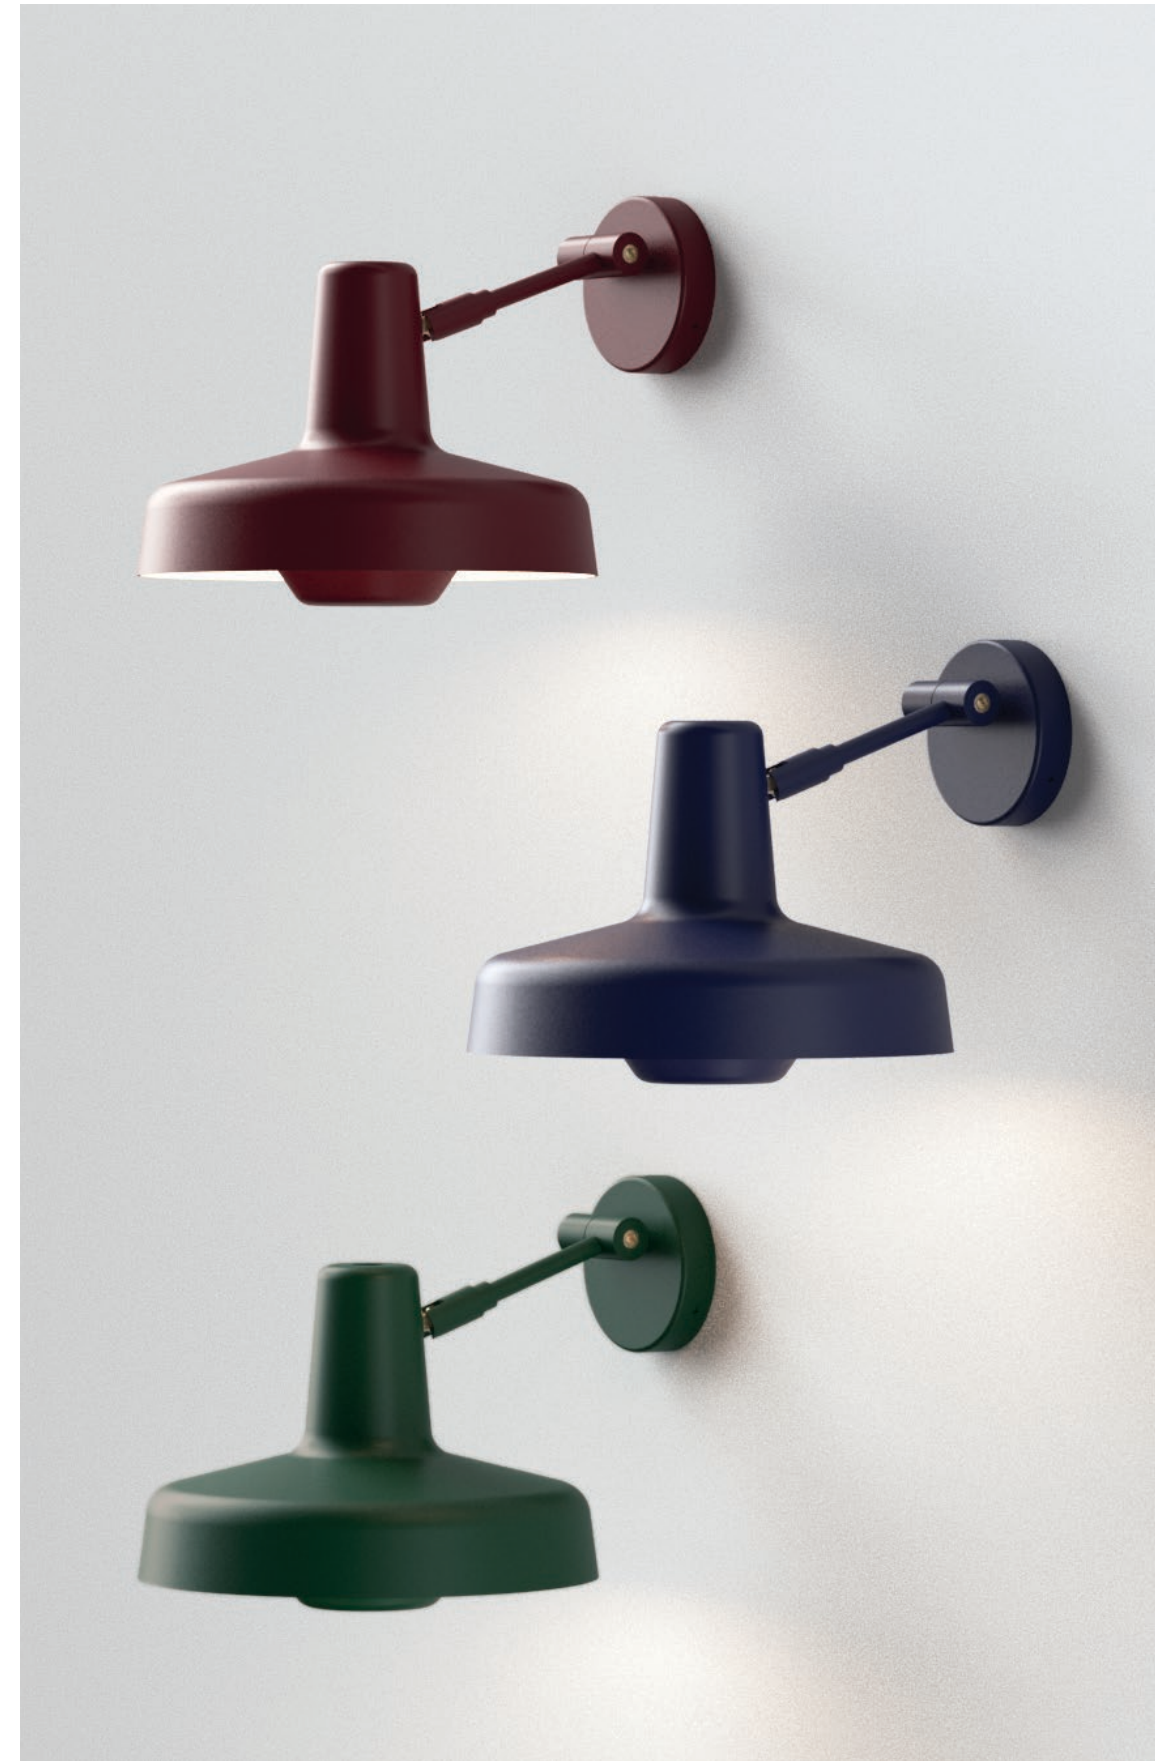

Along with a 22 cm diameter lampshade throughout the collection, ceiling, wall and pendant versions are also available with 45 cm lampshades.

Arigato

Pendant Lamp 45

Pendant Lamp 45 Pendant Lamp

Arigato

Wall Lamp Extra Short

Arigato

Wall Lamp Long

Wall Lamp Short

Arigato

Wall Lamp

Wall Lamp Short

Arigato

Wall Lamp Extra Short Wall Lamp Short Wall Lamp Wall Lamp Long

Wall Lamp Long

Arigato

Wall Lamp Double

Arigato

Wall Lamp 45

Ceiling Lamp 45

Arigato

Ceiling Lamp Double