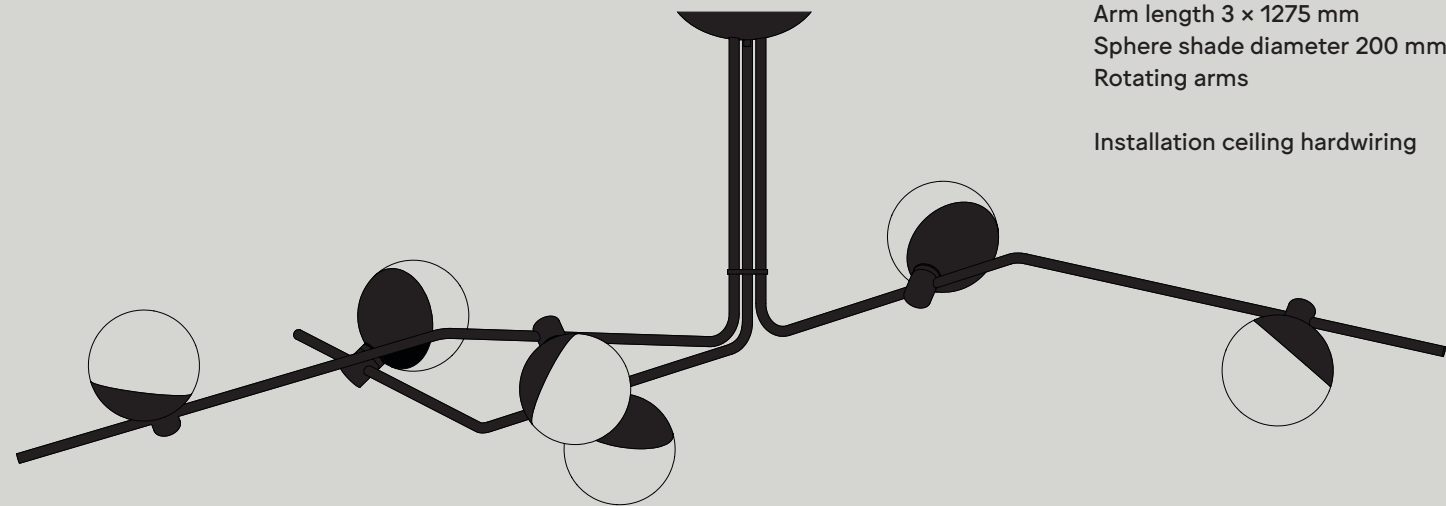

200 x 200 x 1360 mm min
200 x 200 x 2030 mm max
Sphere shade diameter 200 mm
Adjustable height
1360 – 2030 mm
Removable cord length
2500 mm (included)

Installation ceiling hardwiring
or plug-in

Chandelier 6
BA-CH6

Base diameter 240 mm
Height 905 mm
Arm length 3 x 1275 mm
Sphere shade diameter 200 mm
Rotating arms

Installation ceiling hardwiring

Model

Model is essentially a replication of a playful sketch in space, yet, in a way it was born out of consideration of the very material and an extreme reduction of elements from which a given object is made. Free from complications and with a “not yet finished” look, Model is a unique floor lamp.