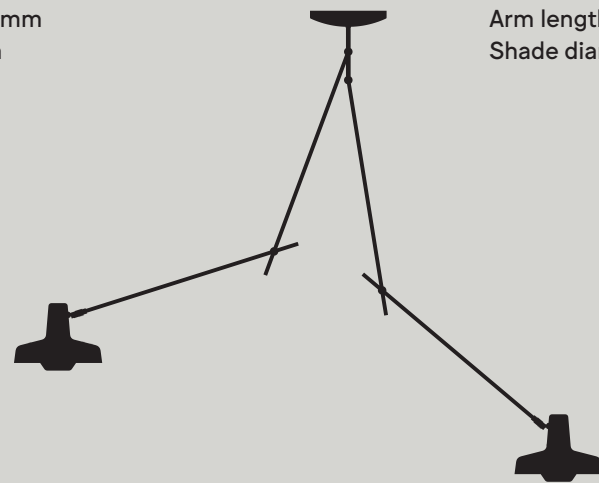

Ceiling Lamp
AR-C

Base diameter 200 mm
Base rod length 70 mm
Arm length 350+350 mm
Shade diameter 228 mm

Ceiling Lamp Long
AR-C-L

Base diameter 200 mm
Base rod length 140 mm
Arm length 550+550 mm
Shade diameter 228 mm

Ceiling Lamp 45
AR-C-45

Base diameter 200 mm
Base rod length 140 mm
Arm length 700+670 mm
Shade diameter 450 mm

Pendant Lamp
AR-P

Ceiling rose diameter 86 mm
Shade diameter 228 mm
Cable 2500 mm (custom cable
length available on request)

Ceiling Lamp Double
AR-C2

Base diameter 200 mm
Base rod length 140 mm
Arm length 2x 350+350 mm
Shade diameter 228 mm

Ceiling Lamp Long Double
AR-C2-L

Base diameter 200 mm
Base rod length 140 mm
Arm length 2x 550+550 mm
Shade diameter 228 mm