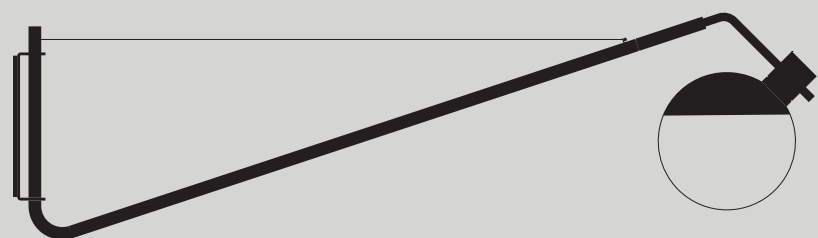

Characteristics:

Steel body shaped, welded and powder coated in deep matte finish. Assembled by hand. Triple coated opal glass diffuser can rotate around its axis indefinitely. Optional built-in dimmer. Steel ceiling rose included for pendant lamp.

Colour:
Black

Light Source:
E14 max 8W, max Ø36 mm.
Non-dimmable or dimmable LED bulb.

Wall Lamp Long
BA-W-L

1160 x 200 x 320 mm min
1900 x 200 x 570 mm max
Sphere shade diameter 200 mm
Non-removable cord length
2500 mm (included)
Adjustable length 1160 – 1900 mm
Arm rotation 180 degrees

Installation plug-in