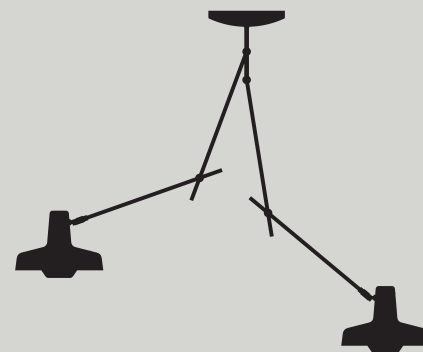

Ceiling Lamp Double
AR-C2