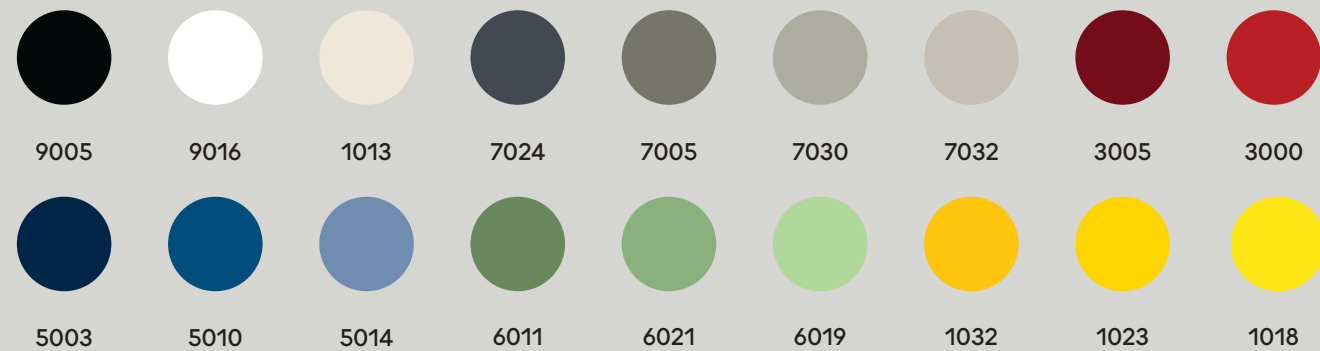

Characteristics:

Aluminium lampshade is press spun by hand. Powder coated in different matte shades. Plastic ceiling cup is included for pendant lamps.

Wall lamps include rotating arm, removable cord and On/Off switch on the lamp base. Cord and switch for wall lamps available in black and white colour. Installation ceiling hardwiring, for wall lamps hardwiring or plug-in.

Light Source:

E27 max 75W (not included).

A ø 76 mm ø 125 mm H 95 mm	B ø 125 mm ø 185 mm H 115 mm
C ø 185 mm ø 290 mm H 196 mm	D ø 125 mm ø 185 mm H 54 mm
E ø 125 mm ø 317 mm H 115 mm	F ø 317 mm ø 290 mm H 54 mm

Element Colour RAL: