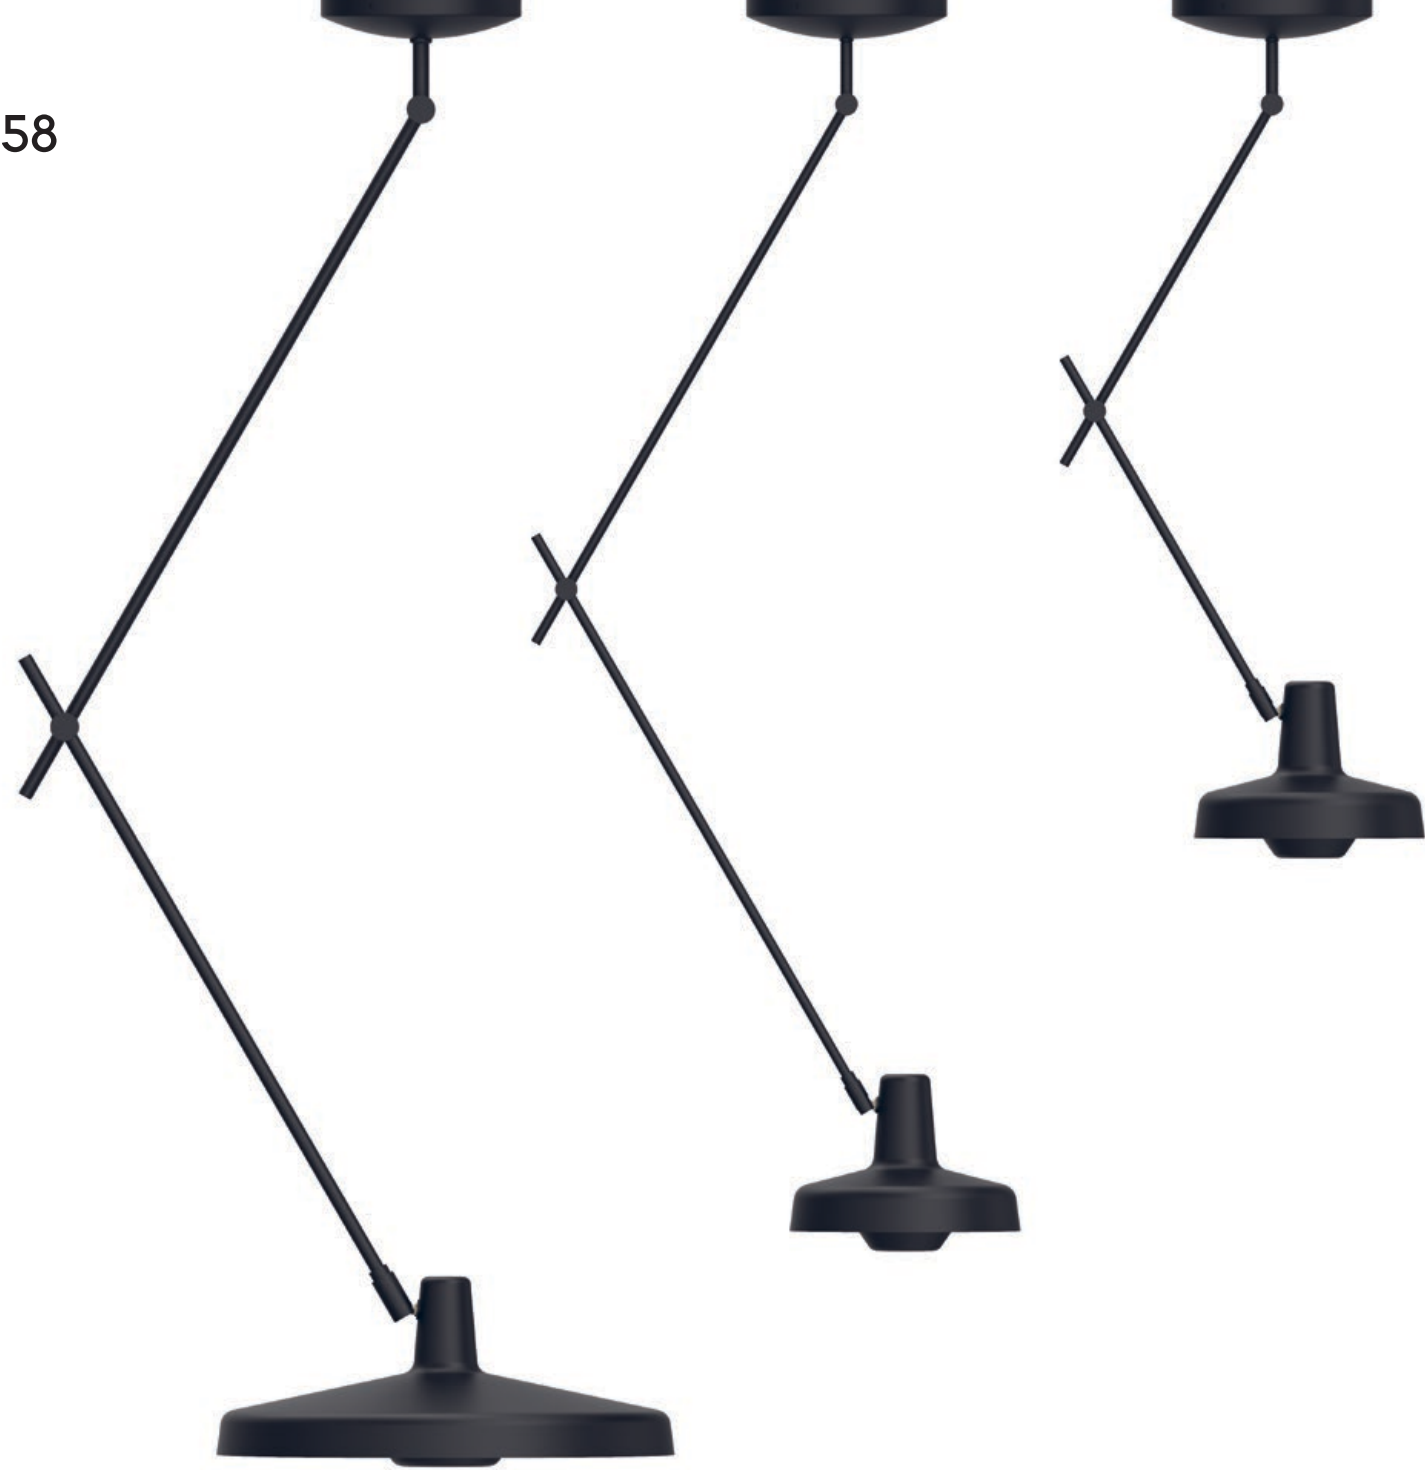

Light Source:
 Dimmable LED; 5,4 W;
 580 lm; 2700 K

LED driver with interchangeable plugs

Wall Lamp
 IG-W

Base diameter 104 mm
 Lamp height 940 mm
 Arm length 385 mm
 Shade diameter 104 mm
 Removable cord length 2500 mm (included)

Arigato

Wall Lamp Long

Wall Lamp Short

Arigato

Wall Lamp

Wall Lamp Short

Arigato

Wall Lamp Extra Short Wall Lamp Short Wall Lamp Wall Lamp Long

Wall Lamp Long

Arigato

Wall Lamp Double

Arigato

Wall Lamp 45

Ceiling Lamp 45

Arigato

Ceiling Lamp Double

Table Lamp Palace

Arigato's joint system is custom made to hide the cable. It allows you to effortlessly move the lamp with a single gesture, without turning any knobs or levers. The shade joint is made from three different materials, which makes its adjustments completely silent.