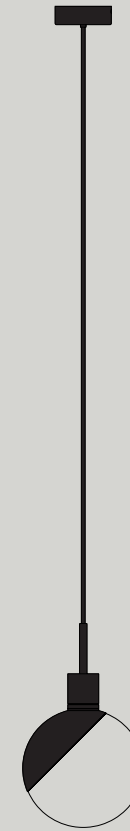

Pendant Lamp
BA-P

Ceiling rose diameter 86 mm
Sphere shade diameter 200 mm
Cable 2500 mm (custom cable length available on request).

Installation ceiling hardwiring