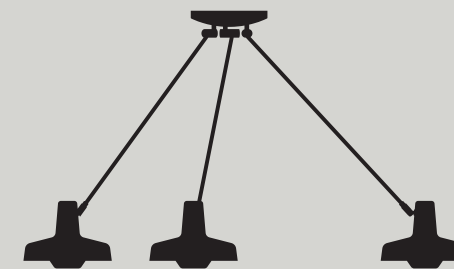

Ceiling Lamp
AR-C

Base diameter 200 mm
Base rod length 70 mm
Arm length 350+350 mm
Shade diameter 228 mm

Ceiling Lamp Long
AR-C-L

Base diameter 200 mm
Base rod length 140 mm
Arm length 550+550 mm
Shade diameter 228 mm

Ceiling Lamp 45
AR-C-45

Base diameter 200 mm
Base rod length 140 mm
Arm length 700+670 mm
Shade diameter 450 mm

Pendant Lamp
AR-P

Ceiling rose diameter 86 mm
Shade diameter 228 mm
Cable 2500 mm (custom cable
length available on request)

Ceiling Lamp Double
AR-C2

Base diameter 200 mm
Base rod length 140 mm
Arm length 2x 350+350 mm
Shade diameter 228 mm

Ceiling Lamp Long Double
AR-C2-L

Base diameter 200 mm
Base rod length 140 mm
Arm length 2x 550+550 mm
Shade diameter 228 mm