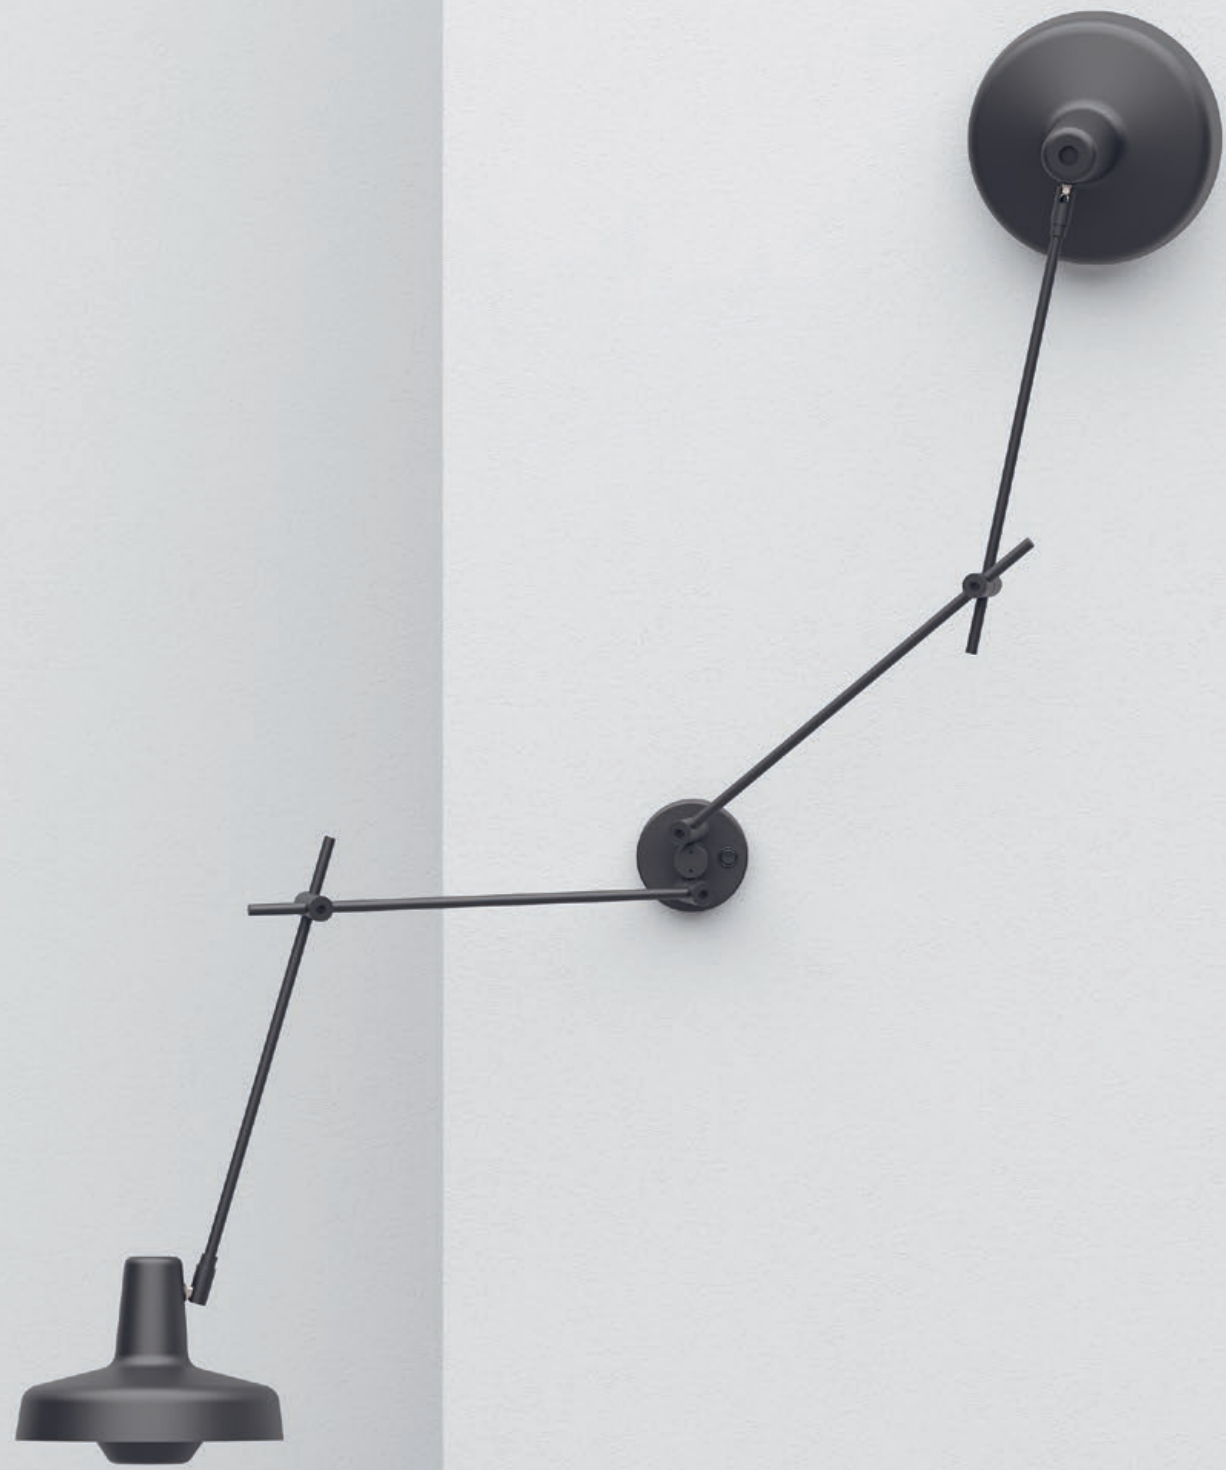

Along with a 22 cm diameter lampshade throughout the collection, ceiling, wall and pendant versions are also available with 45 cm lampshades.

Arigato

Pendant Lamp 45

Pendant Lamp 45 Pendant Lamp

Arigato

Wall Lamp Extra Short

Arigato

Wall Lamp Long

Wall Lamp Short

Arigato

Wall Lamp

Wall Lamp Short

Arigato

Wall Lamp Extra Short Wall Lamp Short Wall Lamp Wall Lamp Long

Wall Lamp Long

Arigato

Wall Lamp Double

Arigato

Wall Lamp 45

Ceiling Lamp 45

Arigato

Ceiling Lamp Double