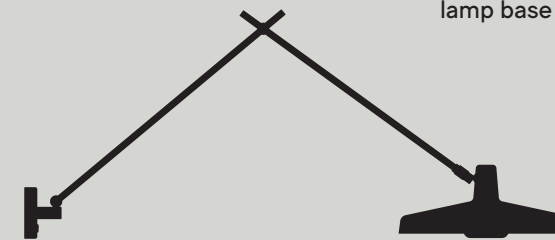

Wall Lamp 45
AR-W-45

Base diameter 130 mm
Base rod length 63 mm
Arm length 700+670 mm
Shade diameter 450 mm
Arm rotation 180 degrees
Removable cord length 2500 mm (included)
On/Off switch on the lamp base