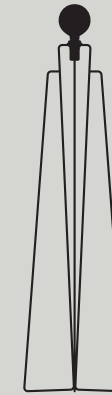

Characteristics:
Powder coated steel frames shaped,
welded and assembled by hand.
3000 mm textile cord.

Light Source:
E27 max 42W (Ø125 mm glass
LED bulb included).

Colour:
Black, White.

Model 1
M1

L 270 mm
W 270 mm
H 1470 mm

Model 2
M2

L 350 mm
W 350 mm
H 1470 mm

Model 3
M3

L 270 mm
W 310 mm
H 1470 mm

Frame Colour:

Cord Colour: