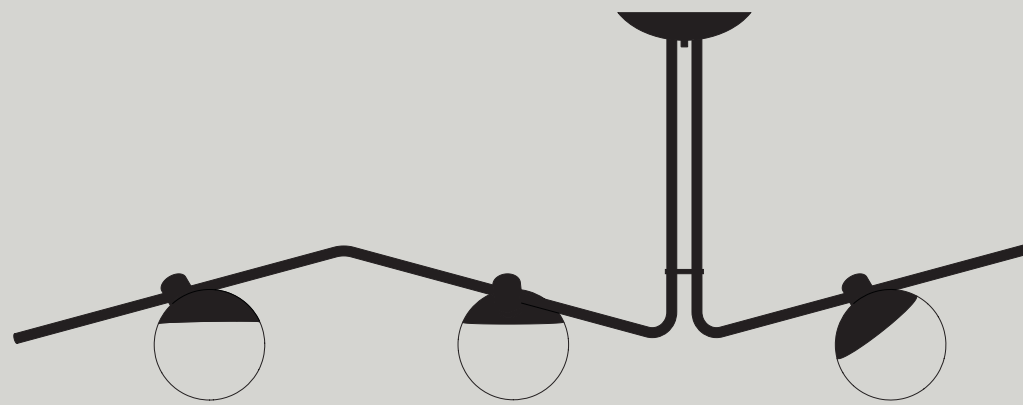

Chandelier 3
BA-CH3

Base diameter 240 mm
Height 700 mm
Arm length 1185, 595 mm
Sphere shade diameter 200 mm
Rotating arms

Installation ceiling hardwiring