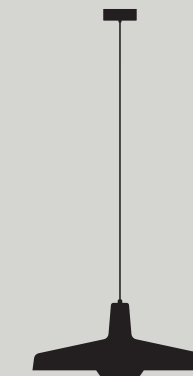

Pendant Lamp 45
AR-P-45

Ceiling rose diameter 86 mm
Shade diameter 450 mm
Cable 2500 mm (custom cable
length available on request)