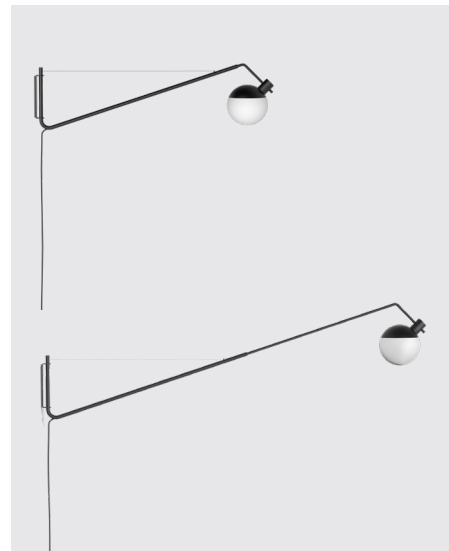

Baluna Wall Lamp Long

Product Fact Sheet

Code / Colour:

BA-W-Lnd / Black / RAL 9005 / ●

BA-W-Lcd / Black / RAL 9005 / ●

Characteristics:

- Built-in on off switch, no dimmer (BA-W-Lnd)
- Optional cord dimmer (BA-W-Lcd)
- Triple coated opal glass diffuser
- Rotating lampshade and arm
- Adjustable length
- Indoor use

Material:

Steel, Glass

Cord:

Length 2500–3300mm

Installation:

Plug-in

Light Source:

E14, Max 8W; max Ø36 mm

Bulb:

Included only with cord dimmer option - dimmable LED. The product contains a light source of energy efficiency class E

Ratings:

220–230 V; 50 Hz; IP 20; class I

Product weight:

3.3 kg

Packaging:

Dimensions 270 x 385 x 1175 mm (W x D x H)

Weight 5.4 kg

Certificates:

CE | 874/2012 |

ON / OFF switch