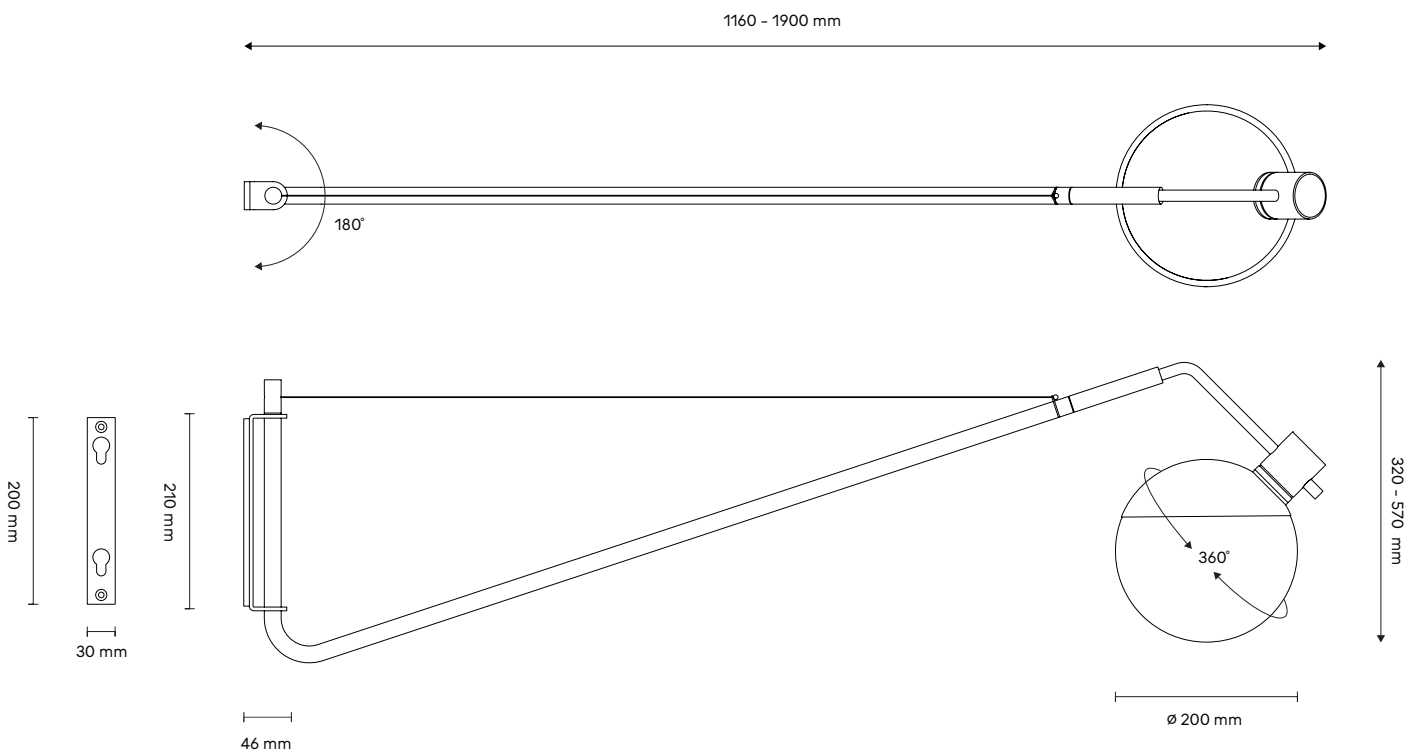

Baluna Wall Lamp Long

Product Fact Sheet

Code / Colour:

BA-W-Lnd / Black / RAL 9005 / ●

BA-W-Lcd / Black / RAL 9005 / ●

Characteristics:

- Built-in on off switch, no dimmer (BA-W-Lnd)
- Optional cord dimmer (BA-W-Lcd)
- Triple coated opal glass diffuser
- Rotating lampshade and arm
- Adjustable length
- Indoor use

Material:

Steel, Glass

Cord:

Length 2500–3300mm

Installation:

Plug-in

Light Source:

E14, Max 8W; max Ø36 mm

Bulb:

Included only with cord dimmer option - dimmable LED. The product contains a light source of energy efficiency class E

Ratings:

220–230 V; 50 Hz; IP 20; class I

Product weight:

3.3 kg

Packaging:

Dimensions 270 x 385 x 1175 mm (W x D x H)

Weight 5.4 kg

Certificates:

CE | 874/2012 |

ON / OFF switch