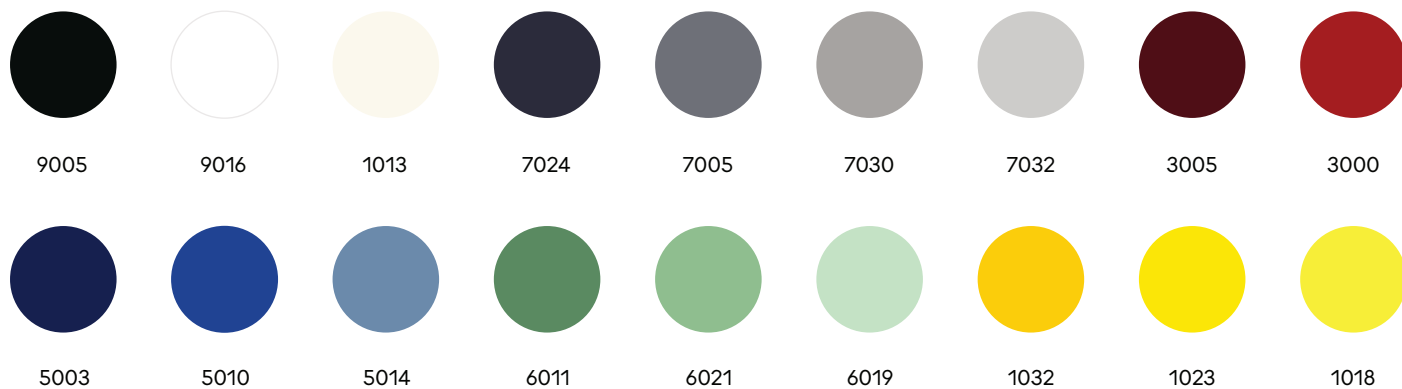

Packaging (assembled/modular):

Width	240/255 mm
Depth	240/265 mm
Height	400/185 mm
Weight	2/1.4 kg

Certificates:
CE | 874/2012 | 

Ili Ili Modular Lamp

Colour Palette & Coding

Element Colour RAL

Cable, Ceiling Cup and Wall Base Colour

* ILI ILI Wall Lamp cable colour - black and white only

One Colour Coding

CABLE-Y

A-1032

B-1032

D-1032

ABD-1032-Y

Multi Colour Coding