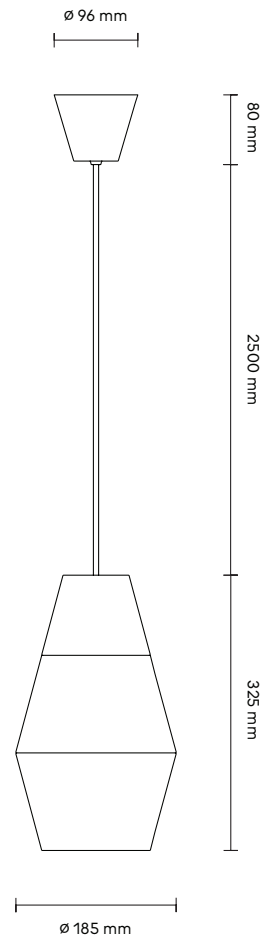

Ili Ili Modular Pendant Lamp

Nighty Night

Product Fact Sheet

Code:
ABB

Elements / Cable / Ceiling Cup Colour:
by ILI ILI Colour Palette

Characteristics:

- Powder coated in different matte shades
- Plastic ceiling cup included
- Indoor use

Material:
Aluminium, Plastic

Cable:
Length 2500 mm
(custom cable lengths available on request)

Bulb:
Not Included

Light Source:
E27, Max 75W

Ratings:
220–230 V; 50 Hz; IP 20; class II

Product weight:
0.3 kg

Packaging (assembled/modular):

Width	240/255 mm
Depth	240/265 mm
Height	400/185 mm
Weight	2/1.4 kg

Certificates:
CE | 874/2012 | 

Ili Ili Modular Lamp

Colour Palette & Coding

Element Colour RAL

Cable, Ceiling Cup and Wall Base Colour

* ILI ILI Wall Lamp cable colour - black and white only

One Colour Coding

CABLE-Y

A-1032

B-1032

D-1032

ABD-1032-Y

Multi Colour Coding