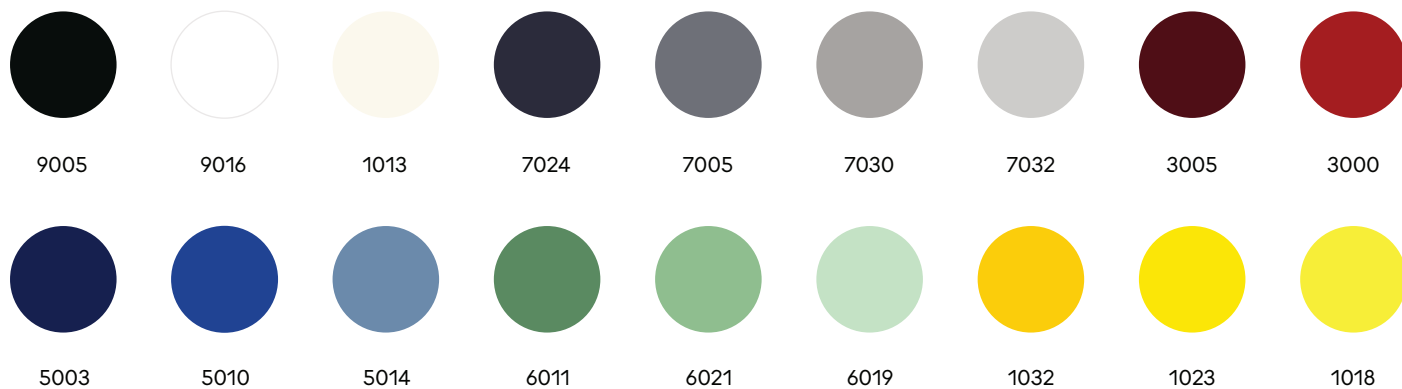

Packaging (assembled/modular):
Width 240/255 mm
Depth 240/265 mm
Height 400/185 mm
Weight 1.8 kg/1.3 kg

Certificates:
CE | 874/2012 | 

Ili Ili Modular Lamp

Colour Palette & Coding

Element Colour RAL

Cable, Ceiling Cup and Wall Base Colour

* ILI ILI Wall Lamp cable colour - black and white only

One Colour Coding

CABLE-Y

A-1032

B-1032

D-1032

ABD-1032-Y

Multi Colour Coding