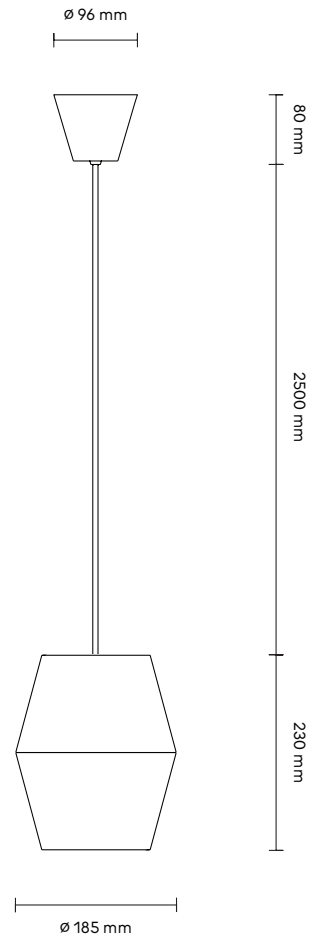

Ili Ili Modular Pendant Lamp

Madame Bovary

Product Fact Sheet

Code:
BB

Elements / Cable / Ceiling Cup Colour:
by ILI ILI Colour Palette

Characteristics:
- Powder coated in different matte shades
- Plastic ceiling cup included
- Indoor use

Material:
Aluminium, Plastic

Cable:
Length 2500 mm
(custom cable lengths available on request)

Bulb:
Not Included

Light Source:
E27, Max 75W

Ratings:
220–230 V; 50 Hz; IP 20; class II

Product weight:
0.5 kg

Packaging (assembled/modular):
Width 240/255 mm
Depth 240/265 mm
Height 400/185 mm
Weight 1.8 kg/1.3 kg

Certificates:
CE | 874/2012 | 

Ili Ili Modular Lamp

Colour Palette & Coding

Element Colour RAL

Cable, Ceiling Cup and Wall Base Colour

* ILI ILI Wall Lamp cable colour - black and white only

One Colour Coding

CABLE-Y

A-1032

B-1032

D-1032

ABD-1032-Y

Multi Colour Coding