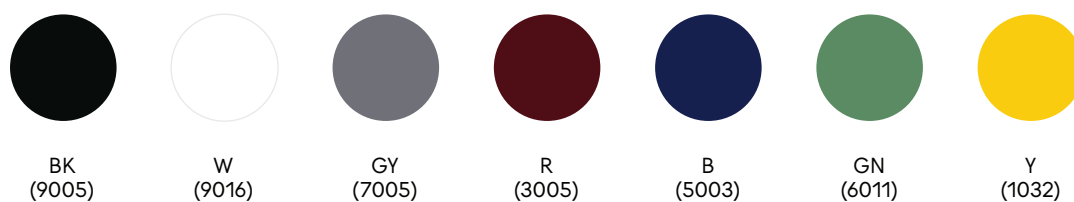

Packaging (assembled/modular):
Width 240/255 mm
Depth 240/265 mm
Height 400/185 mm
Weight 1.8 kg/1.3 kg

Certificates:
CE | 874/2012 | 

Ili Ili Modular Lamp

Colour Palette & Coding

Element Colour RAL

Cable, Ceiling Cup and Wall Base Colour

* ILI ILI Wall Lamp cable colour - black and white only

One Colour Coding

CABLE-Y

A-1032

B-1032

D-1032

ABD-1032-Y

Multi Colour Coding