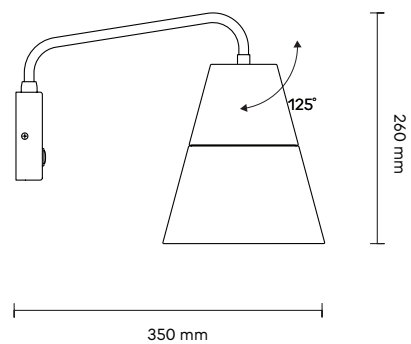

Ili Ili Modular Wall Lamp

Product Fact Sheet

Code:
AB-W

Cord available only in black colour

Characteristics:

- Powder coated in different matte shades
- Rotating arm and lamp shade
- On/Off switch on the lamp base
- Indoor use

Material:

Steel, Aluminium

Cord:

Removable cord, 2500 mm

Bulb:

Not Included

Light Source:

E27, Max 75W

Ratings:

220–230 V; 50 Hz; IP 20; class II

Product weight:

0.9 kg

Packaging:

Width	365 mm
Depth	370 mm
Height	230 mm
Weight	2 kg

Certificates:

CE | 874/2012 |