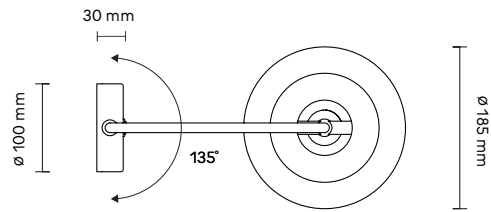

Ili Ili Modular Wall Lamp

Product Fact Sheet

Code:
AB-W

Cord available only in black colour

Characteristics:

- Powder coated in different matte shades
- Rotating arm and lamp shade
- On/Off switch on the lamp base
- Indoor use

Material:

Steel, Aluminium

Cord:

Removable cord, 2500 mm

Bulb:

Not Included

Light Source:

E27, Max 75W

Ratings:

220–230 V; 50 Hz; IP 20; class II

Product weight:

0.9 kg

Packaging:

Width	365 mm
Depth	370 mm
Height	230 mm
Weight	2 kg

Certificates:

CE | 874/2012 |