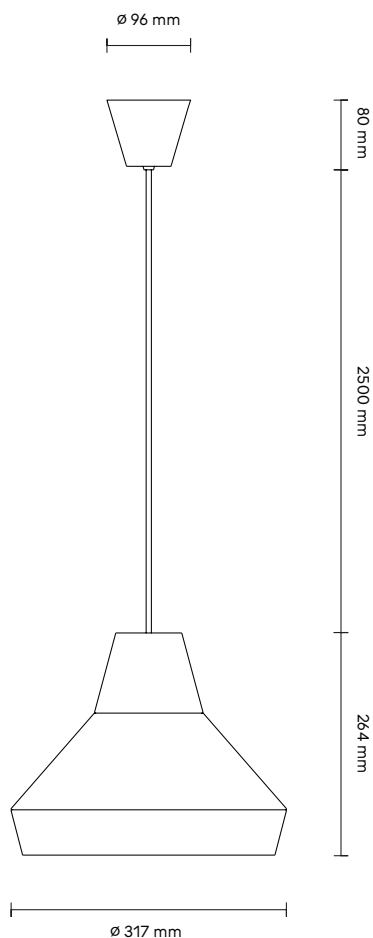

Ili Ili Modular Pendant Lamp

Cat's Hat

Product Fact Sheet

Code:
AEF

Elements / Cable / Ceiling Cup Colour:
by ILI ILI Colour Palette

Characteristics:

- Powder coated in different matte shades
- Plastic ceiling cup included
- Indoor use

Material:
Aluminium, Plastic

Cable:
Length 2500 mm
(custom cable lengths available on request)

Bulb:
Not Included

Light Source:
E27, Max 75W

Ratings:
220–230 V; 50 Hz; IP 20; class II

Product weight:
0.6 kg

Packaging (assembled/modular):

Width	375/365 mm
Depth	375/370 mm
Height	400/230 mm
Weight	3.2/1.8 kg

Certificates:

CE | 874/2012 | 

Ili Ili Modular Lamp

Colour Palette & Coding

Element Colour RAL

Cable, Ceiling Cup and Wall Base Colour

* ILI ILI Wall Lamp cable colour - black and white only

One Colour Coding

ABD-1032-Y

CABLE-Y

A-1032

B-1032

D-1032

Multi Colour Coding