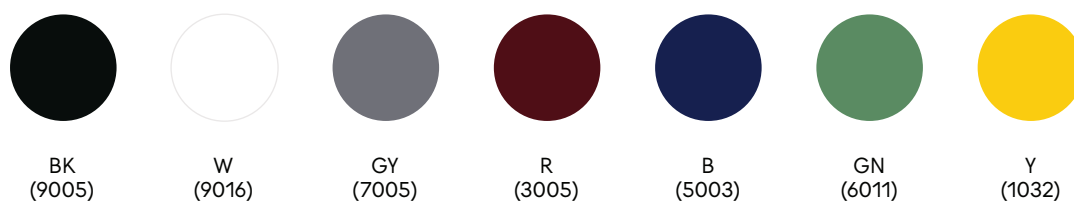

Packaging (assembled/modular):

Width	375/365 mm
Depth	375/370 mm
Height	400/230 mm
Weight	3.2/1.8 kg

Certificates:

CE | 874/2012 | 

Ili Ili Modular Lamp

Colour Palette & Coding

Element Colour RAL

Cable, Ceiling Cup and Wall Base Colour

* ILI ILI Wall Lamp cable colour - black and white only

One Colour Coding

ABD-1032-Y

CABLE-Y

A-1032

B-1032

D-1032

Multi Colour Coding