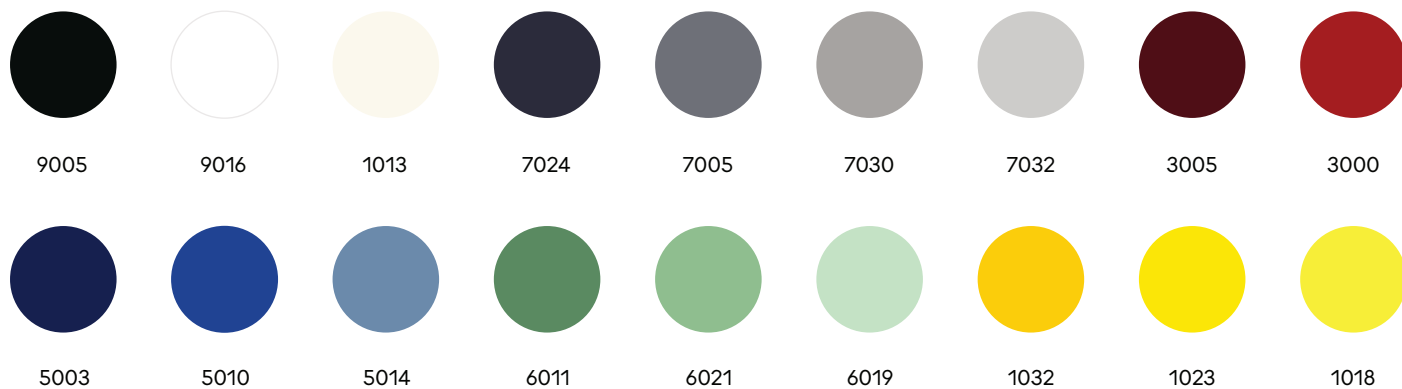

Packaging (assembled/modular):

Width	375/365 mm
Depth	375/370 mm
Height	400/230 mm
Weight	3.2/1.8 kg

Certificates:

CE | 874/2012 | 

Ili Ili Modular Lamp

Colour Palette & Coding

Element Colour RAL

Cable, Ceiling Cup and Wall Base Colour

* ILI ILI Wall Lamp cable colour - black and white only

One Colour Coding

ABD-1032-Y

CABLE-Y

A-1032

B-1032

D-1032

Multi Colour Coding