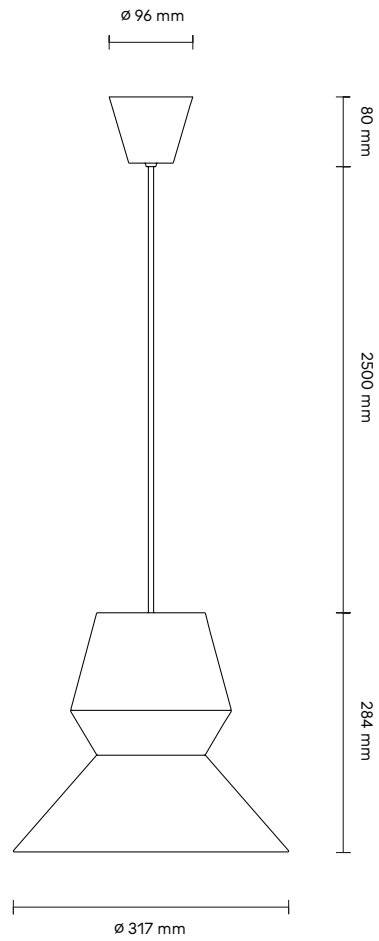

### Product Fact Sheet

Code:  
BDE

Elements / Cable / Ceiling Cup Colour:  
by ILI ILI Colour Palette

**Characteristics:**

- Powder coated in different matte shades
- Plastic ceiling cup included
- Indoor use

**Material:**  
Aluminium, Plastic

**Cable:**  
Length 2500 mm  
(custom cable lengths available on request)

**Bulb:**  
Not Included

**Light Source:**  
E27, Max 75W

**Ratings:**  
220–230 V; 50 Hz; IP 20; class II

**Product weight:**  
0.6 kg

**Packaging (assembled/modular):**

Width	375/365 mm
Depth	375/370 mm
Height	400/230 mm
Weight	2.9/1.7 kg

**Certificates:**

CE | 874/2012 | 