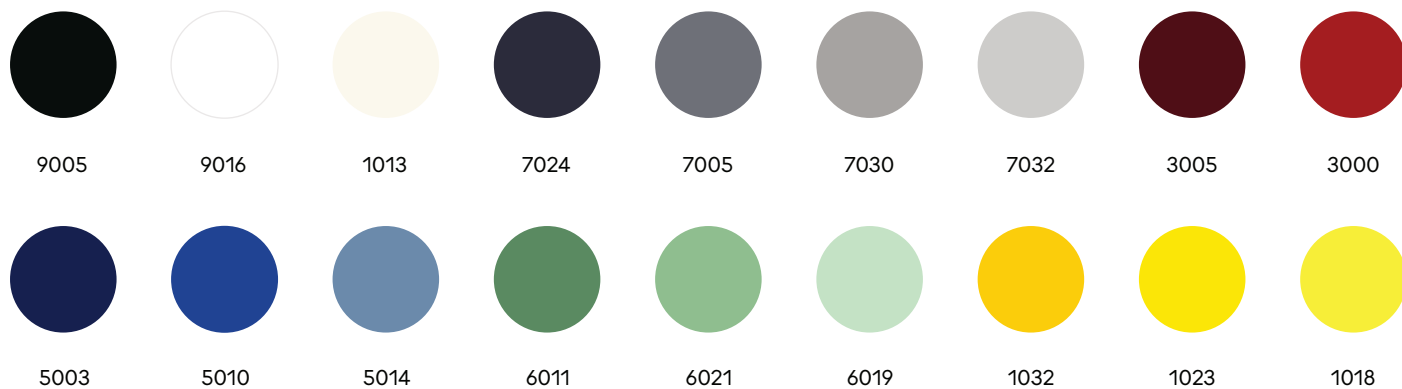

### Product Fact Sheet

Code:  
BDE

Elements / Cable / Ceiling Cup Colour:  
by ILI ILI Colour Palette

**Characteristics:**

- Powder coated in different matte shades
- Plastic ceiling cup included
- Indoor use

## Colour Palette & Coding

### Element Colour RAL