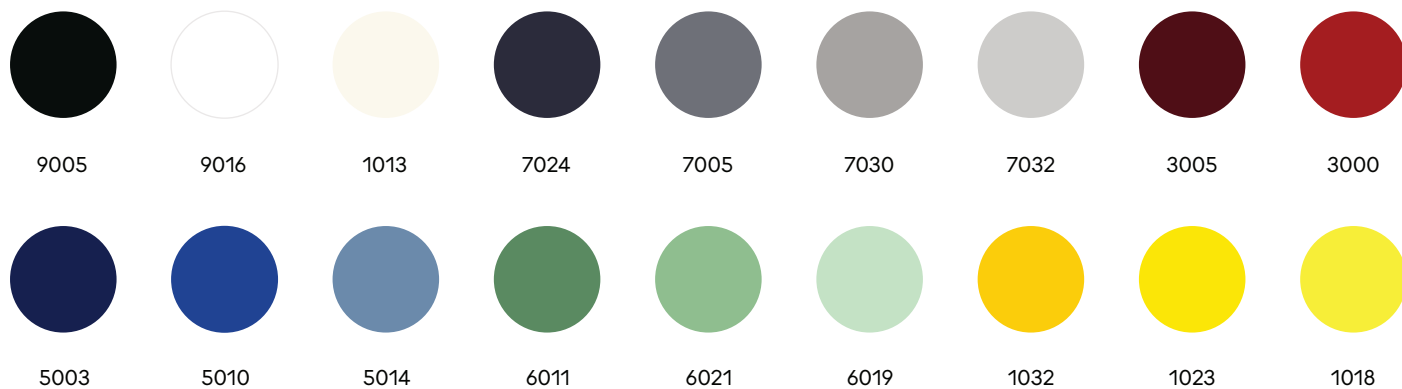

Packaging (assembled/modular):

Width	375/365 mm
Depth	375/370 mm
Height	585/230 mm
Weight	4.6/1.8 kg

Certificates:

CE | 874/2012 | 

Ili Ili Modular Lamp

Colour Palette & Coding

Element Colour RAL

Cable, Ceiling Cup and Wall Base Colour

* ILI ILI Wall Lamp cable colour - black and white only

One Colour Coding

CABLE-Y

A-1032

B-1032

D-1032

ABD-1032-Y

Multi Colour Coding