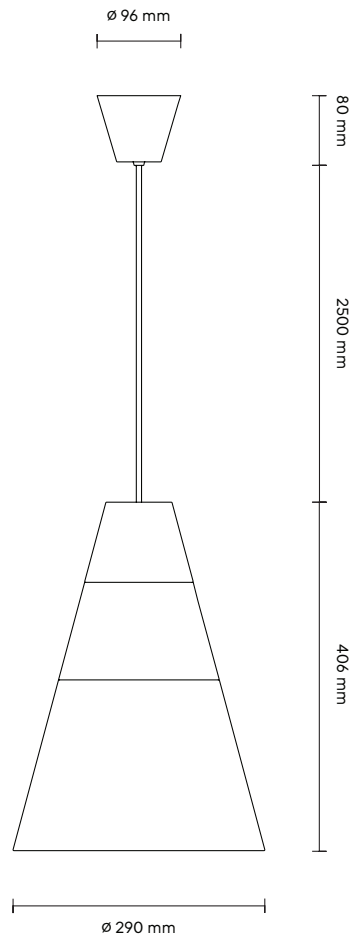

Ili Ili Modular Pendant Lamp

Coney Cone

Product Fact Sheet

Code:
ABC

Elements / Cable / Ceiling Cup Colour:
by Ili Ili Colour Palette

Characteristics:

- Powder coated in different matte shades
- Plastic ceiling cup included
- Indoor use

Material:
Aluminium, Plastic

Cable:
Length 2500 mm
(custom cable lengths available on request)

Bulb:
Not Included

Light Source:
E27, Max 75W

Ratings:
220–230 V; 50 Hz; IP 20; class II

Product weight:
0.7 kg

Packaging (assembled/modular):

Width	375/365 mm
Depth	375/370 mm
Height	585/230 mm
Weight	4.6/1.8 kg

Certificates:

CE | 874/2012 | 

Ili Ili Modular Lamp

Colour Palette & Coding

Element Colour RAL

Cable, Ceiling Cup and Wall Base Colour

* ILI ILI Wall Lamp cable colour - black and white only

One Colour Coding

CABLE-Y

A-1032

B-1032

D-1032

ABD-1032-Y

Multi Colour Coding