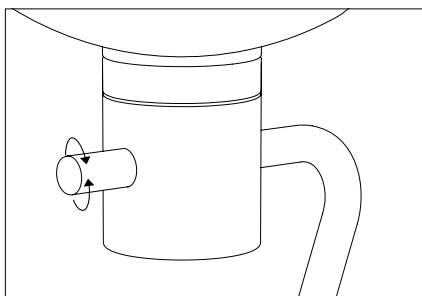

Baluna Floor Lamp

Product Fact Sheet

Code / Colour:

BA-F / Black / RAL 9005 / ●
BA-Fnd / Black / RAL 9005 / ●

Characteristics:

- Built-in on/off switch
- With or without integrated dimmer
- Triple coated opal glass diffuser
- Rotating lampshade
- Indoor use

Material:

Steel, Glass

Cord:

Length 2500 mm

Bulb:

Included only with integrated dimmer option - dimmable LED
The product contains a light source of energy efficiency class E

Light Source:

E14, Max 6W; max Ø36 mm

Ratings:

220–230 V; 50 Hz; IP 20; class I

Certificates:

CE | 874/2012 |

Packaging:

Width	390 mm
Depth	390 mm
Height	1415 mm
Weight	5.6 kg

ON / OFF / dimm switch