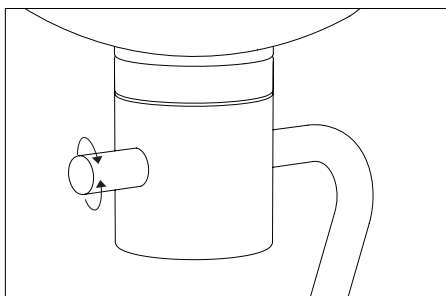

Baluna Wall Lamp Medium

Product Fact Sheet

Code / Colour:

BA-W-Mnd / Black / RAL 9005 / ●

BA-W-Mcd / Black / RAL 9005 / ●

Characteristics:

- Built-in on off switch, no dimmer (BA-W-Mnd)
- Optional cord dimmer (BA-W-Mcd)
- Triple coated opal glass diffuser
- Rotating lampshade and arm
- Indoor use

Material:

Steel, Glass

Cord:

Removable cord included, 2500 mm

Installation:

Hardwiring / Plug-in

Bulb:

Included only with cord dimmer option - dimmable LED. The product contains a light source of energy efficiency class E

Light Source:

E14, Max 8W; max Ø36 mm

Ratings:

220–230 V; 50 Hz; IP 20; class I

Product weight:

2.1 kg

Packaging:

Dimensions 270 x 385 x 615 mm (W x D x H)

Weight 4 kg

Certificates:

CE | 874/2012 |

ON / OFF switch