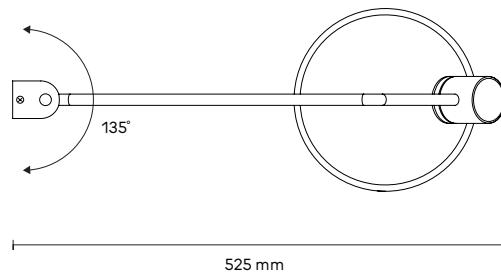

Material:

Steel, Glass

Cord:

Removable cord included, 2500 mm

Installation:

Hardwiring / Plug-in

Bulb:

Included only with cord dimmer option - dimmable LED. The product contains a light source of energy efficiency class E

Light Source:

E14, Max 8W; max Ø36 mm

Ratings:

220–230 V; 50 Hz; IP 20; class I

Product weight:

2.1 kg

Packaging:

Dimensions 270 x 385 x 615 mm (W x D x H)

Weight 4 kg

Certificates:

CE | 874/2012 |

ON / OFF switch