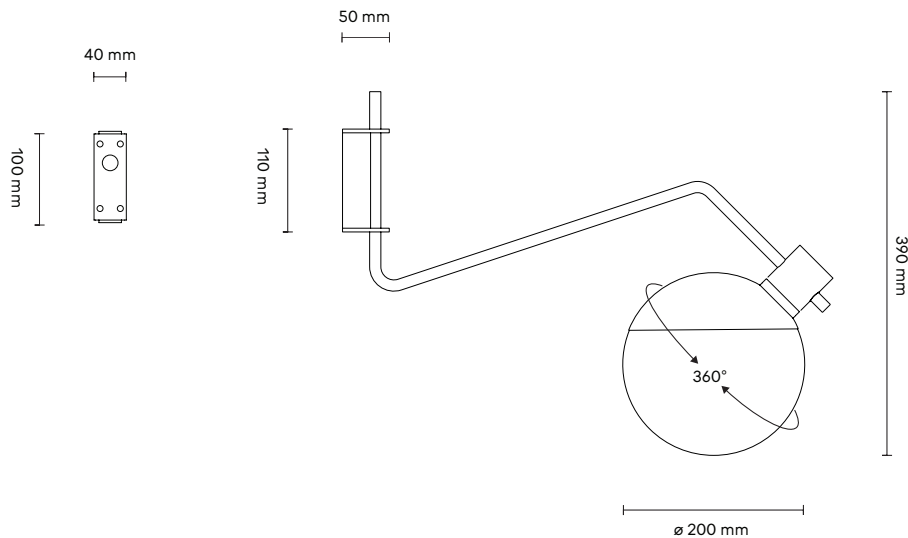

Baluna Wall Lamp Medium

Product Fact Sheet

Code / Colour:

BA-W-Mnd / Black / RAL 9005 / ●

BA-W-Mcd / Black / RAL 9005 / ●

Characteristics:

- Built-in on off switch, no dimmer (BA-W-Mnd)
- Optional cord dimmer (BA-W-Mcd)
- Triple coated opal glass diffuser
- Rotating lampshade and arm
- Indoor use

Material:

Steel, Glass

Cord:

Removable cord included, 2500 mm

Installation:

Hardwiring / Plug-in

Bulb:

Included only with cord dimmer option - dimmable LED. The product contains a light source of energy efficiency class E

Light Source:

E14, Max 8W; max Ø36 mm

Ratings:

220–230 V; 50 Hz; IP 20; class I

Product weight:

2.1 kg

Packaging:

Dimensions 270 x 385 x 615 mm (W x D x H)

Weight 4 kg

Certificates:

CE | 874/2012 |

ON / OFF switch