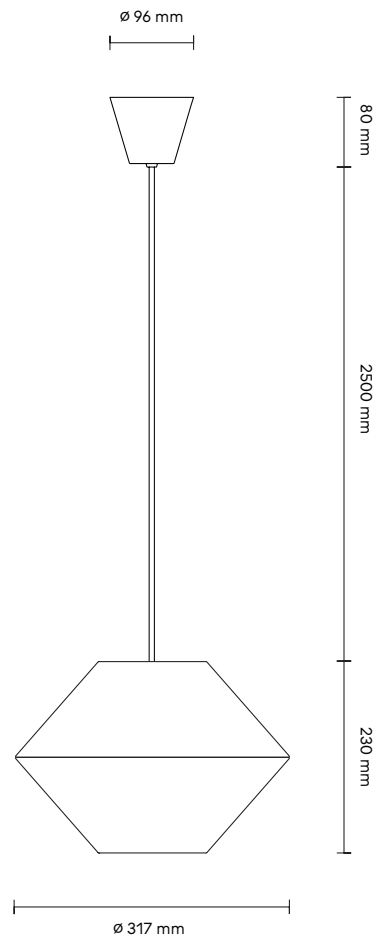

Ili Ili Modular Pendant Lamp

Kiss Me

Product Fact Sheet

Code:
EE

Elements / Cable / Ceiling Cup Colour:
by ILI ILI Colour Palette

Characteristics:

- Powder coated in different matte shades
- Plastic ceiling cup included
- Indoor use

Material:
Aluminium, Plastic

Cable:
Length 2500 mm
(custom cable lengths available on request)

Bulb:
Not Included

Light Source:
E27, Max 75W

Ratings:
220–230 V; 50 Hz; IP 20; class II

Product weight:
0.7 kg

Packaging (assembled/modular):

Width	375/365 mm
Depth	375/370 mm
Height	400/230 mm
Weight	3.3 kg/2.2 kg

Certificates:

CE | 874/2012 | 

Ili Ili Modular Lamp

Colour Palette & Coding

Element Colour RAL

Cable, Ceiling Cup and Wall Base Colour

* ILI ILI Wall Lamp cable colour - black and white only

One Colour Coding

CABLE-Y

A-1032

B-1032

D-1032

ABD-1032-Y

Multi Colour Coding