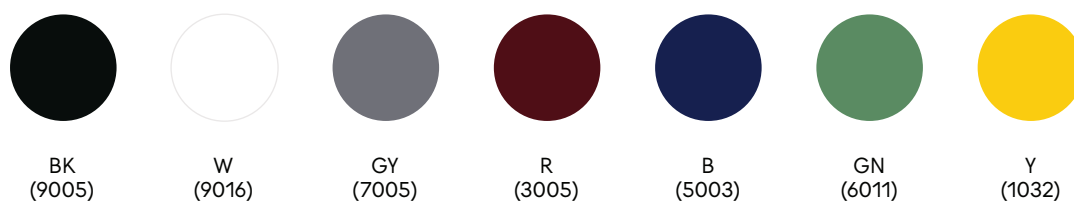

Packaging (assembled/modular):

Width	375/365 mm
Depth	375/370 mm
Height	400/230 mm
Weight	3.3 kg/2.2 kg

Certificates:

CE | 874/2012 | 

Ili Ili Modular Lamp

Colour Palette & Coding

Element Colour RAL

Cable, Ceiling Cup and Wall Base Colour

* ILI ILI Wall Lamp cable colour - black and white only

One Colour Coding

CABLE-Y

A-1032

B-1032

D-1032

ABD-1032-Y

Multi Colour Coding