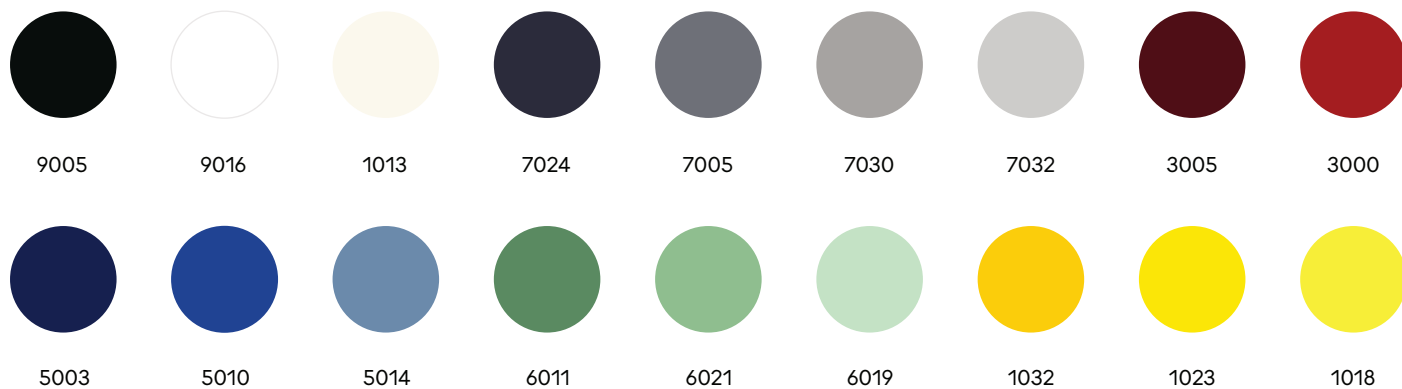

Packaging (assembled/modular):

Width	375/365 mm
Depth	375/370 mm
Height	400/230 mm
Weight	3.3 kg/2.2 kg

Certificates:

CE | 874/2012 | 

Ili Ili Modular Lamp

Colour Palette & Coding

Element Colour RAL

Cable, Ceiling Cup and Wall Base Colour

* ILI ILI Wall Lamp cable colour - black and white only

One Colour Coding

CABLE-Y

A-1032

B-1032

D-1032

ABD-1032-Y

Multi Colour Coding