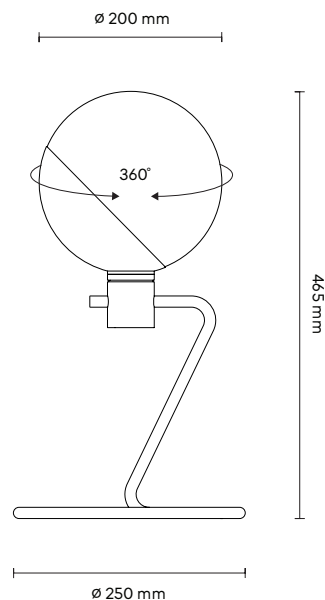

Baluna Table Lamp

Product Fact Sheet

Code / Colour:

BA-Tnd / Black / RAL 9005 / ●

BA-Tcd / Black / RAL 9005 / ●

Characteristics:

- Built-in on off switch, no dimmer (BA-Tnd)
- Optional cord dimmer (BA-Tcd)
- Triple coated opal glass diffuser
- Rotating lampshade
- Indoor use

Material:

Steel, Glass

Cord:

Length 2000 mm

Bulb:

Included only with cord dimmer option - dimmable LED. The product contains a light source of energy efficiency class E

Light Source:

E14, Max 8W; max Ø36 mm

Ratings:

220–230 V; 50 Hz; IP 20; class I

Product weight:

2.1 kg

Packaging:

Dimensions 270 x 270 x 520 mm (W x D x H)

Weight 3 kg

Certificates:

CE | 874/2012 |

ON / OFF switch