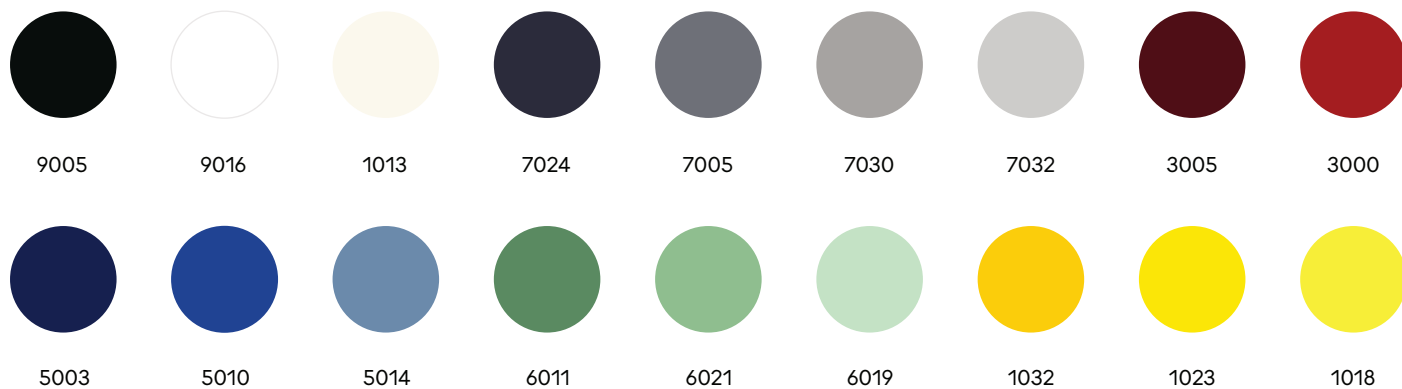

Packaging (assembled/modular):

Width	240/255 mm
Depth	240/265 mm
Height	400/185 mm
Weight	2/1.2 kg

Certificates:
CE | 874/2012 | ENEC

Ili Ili Modular Lamp

Colour Palette & Coding

Element Colour RAL

Cable, Ceiling Cup and Wall Base Colour

* ILI ILI Wall Lamp cable colour - black and white only

One Colour Coding

CABLE-Y

A-1032

B-1032

D-1032

ABD-1032-Y

Multi Colour Coding