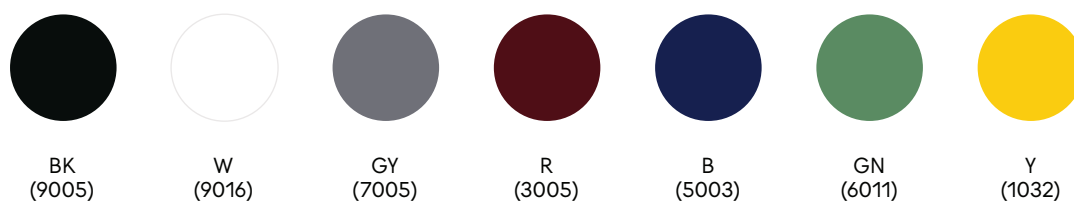

Packaging (assembled/modular):

Width	240/255 mm
Depth	240/265 mm
Height	400/185 mm
Weight	2/1.2 kg

Certificates:
CE | 874/2012 | ENEC

Ili Ili Modular Lamp

Colour Palette & Coding

Element Colour RAL

Cable, Ceiling Cup and Wall Base Colour

* ILI ILI Wall Lamp cable colour - black and white only

One Colour Coding

CABLE-Y

A-1032

B-1032

D-1032

ABD-1032-Y

Multi Colour Coding