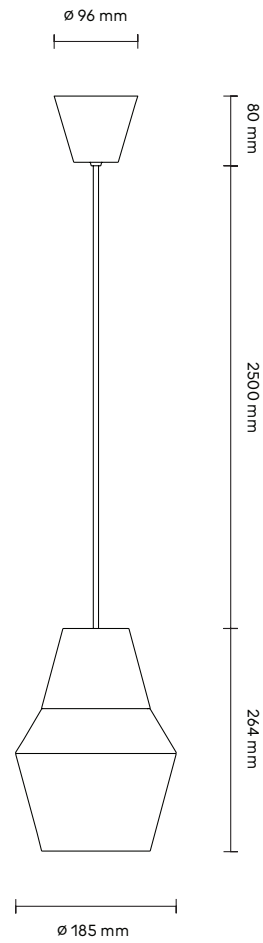

Ili Ili Modular Pendant Lamp

Cocktail Please

Product Fact Sheet

Code:
ADB

Elements / Cable / Ceiling Cup Colour:
by ILI ILI Colour Palette

Characteristics:

- Powder coated in different matte shades
- Plastic ceiling cup included
- Indoor use

Material:
Aluminium, Plastic

Cable:
Length 2500 mm
(custom cable lengths available on request)

Bulb:
Not Included

Light Source:
E27, Max 75W

Ratings:
220–230 V; 50 Hz; IP 20; class II

Product weight:
0.3 kg

Packaging (assembled/modular):

Width	240/255 mm
Depth	240/265 mm
Height	400/185 mm
Weight	2/1.2 kg

Certificates:
CE | 874/2012 | ENEC

Ili Ili Modular Lamp

Colour Palette & Coding

Element Colour RAL

Cable, Ceiling Cup and Wall Base Colour

* ILI ILI Wall Lamp cable colour - black and white only

One Colour Coding

CABLE-Y

A-1032

B-1032

D-1032

ABD-1032-Y

Multi Colour Coding