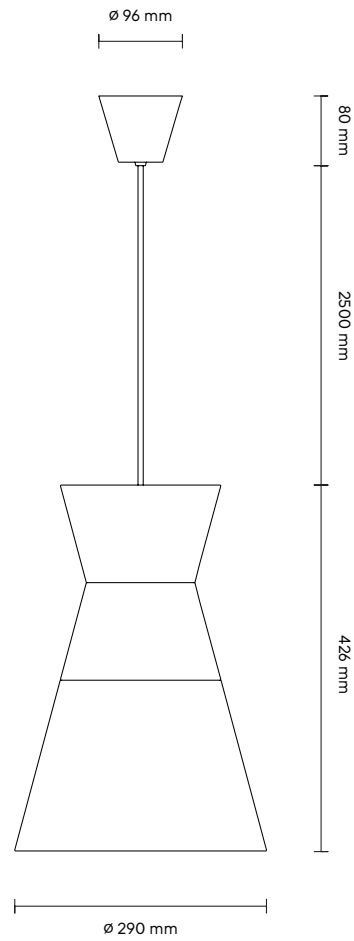

Ili Ili Modular Pendant Lamp

Dance All Night

Product Fact Sheet

Code:
BBC

Elements / Cable / Ceiling Cup Colour:
by Ili Ili Colour Palette

Characteristics:

- Powder coated in different matte shades
- Plastic ceiling cup included
- Indoor use

Material:
Aluminium, Plastic

Cable:
Length 2500 mm (custom cable lengths available on request)

Bulb:
Not Included

Light Source:
E27, Max 75W

Ratings:
220–230 V; 50 Hz; IP 20; class II

Product weight:
0.7 kg

Packaging (assembled/modular):

Width	375/365 mm
Depth	375/370 mm
Height	585/230 mm
Weight	5/1.8 kg

Certificates:

CE | 874/2012 | 

Ili Ili Modular Lamp

Colour Palette & Coding

Element Colour RAL

Cable, Ceiling Cup and Wall Base Colour

* ILI ILI Wall Lamp cable colour - black and white only

One Colour Coding

ABD-1032-Y

CABLE-Y

A-1032

B-1032

D-1032

Multi Colour Coding