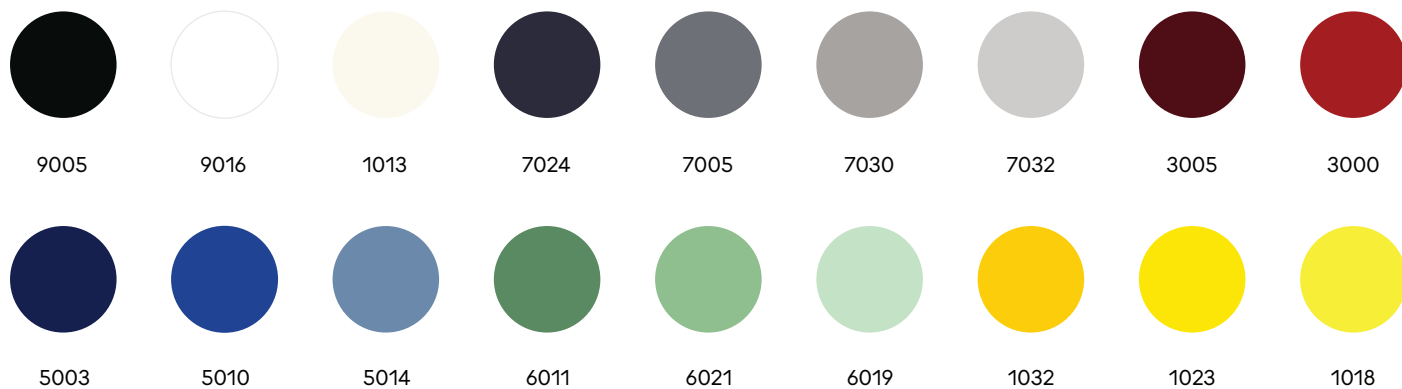

Packaging (assembled/modular):

Width	375/365 mm
Depth	375/370 mm
Height	585/230 mm
Weight	5/1.8 kg

Certificates:

CE | 874/2012 | 

Ili Ili Modular Lamp

Colour Palette & Coding

Element Colour RAL

Cable, Ceiling Cup and Wall Base Colour

* ILI ILI Wall Lamp cable colour - black and white only

One Colour Coding

ABD-1032-Y

CABLE-Y

A-1032

B-1032

D-1032

Multi Colour Coding